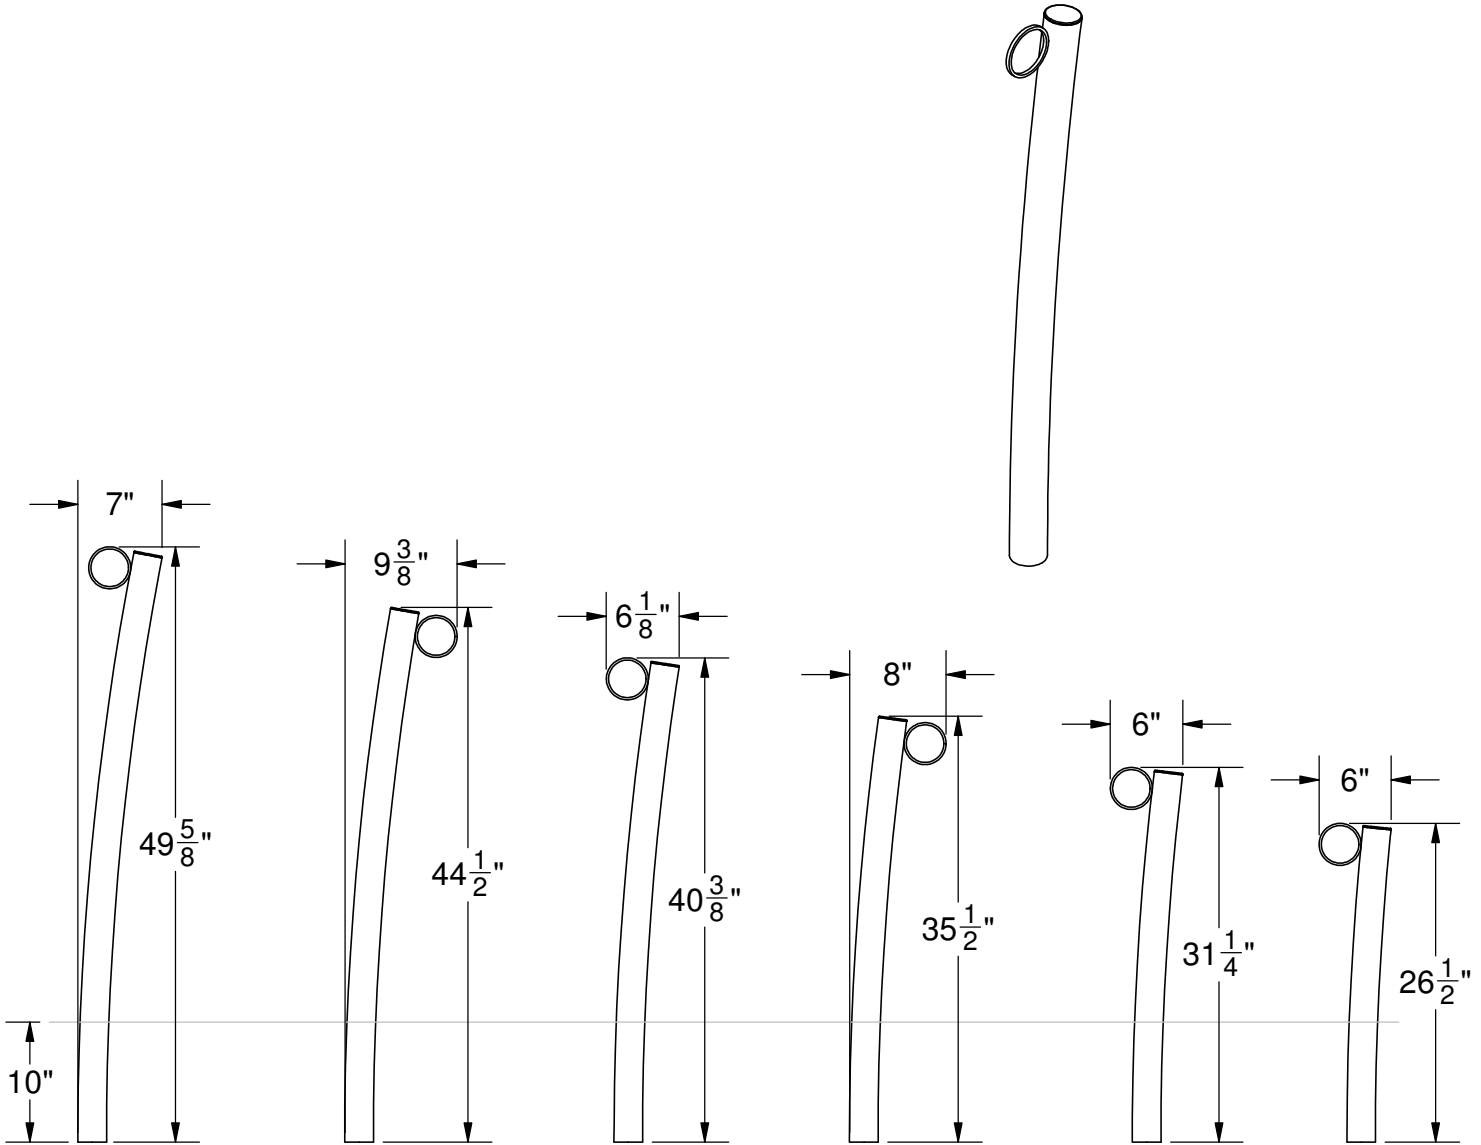

SITE FURNISHINGS

SPECIFICATIONS:

MATERIAL: Manufactured from 2-3/8" O.D. heavy-duty galvanized steel.

FINISH: Galvanized is standard. Optional super durable polyester powder coat.

Can be surface mounted or permanently installed in-ground. Surface mount anchoring hardware not included.