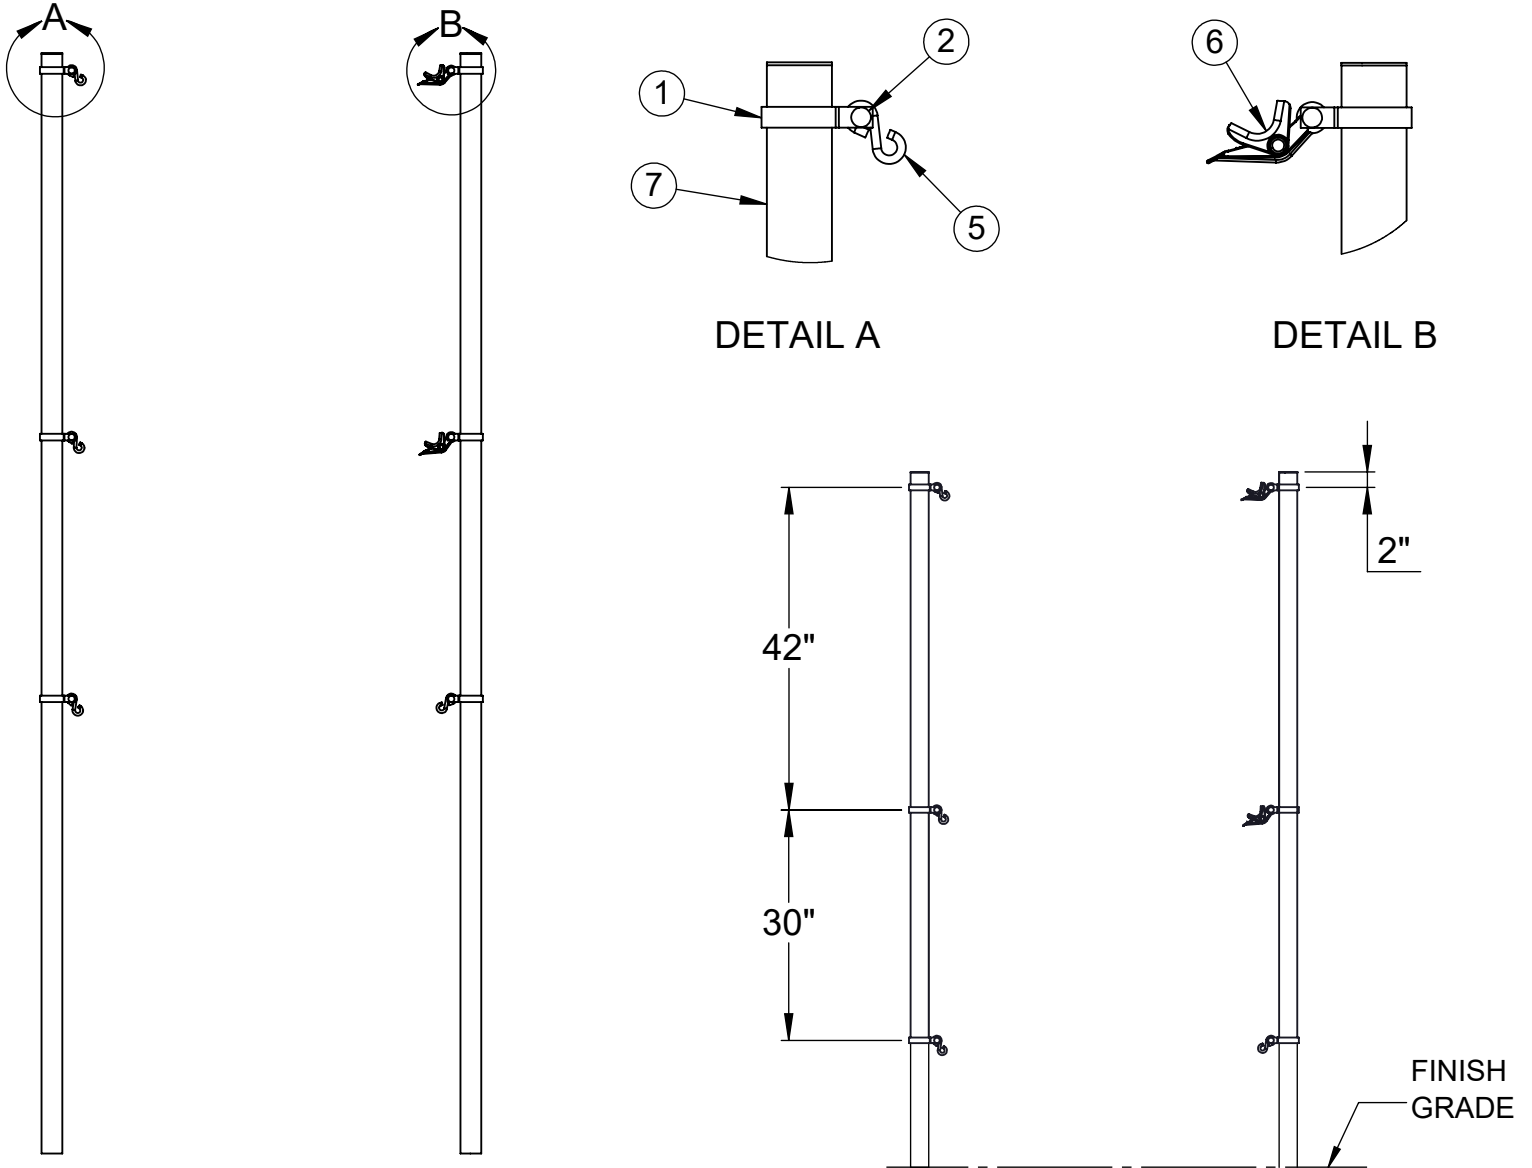

ITEM NO.	PART NUMBER	DESCRIPTION	QTY.
1	VCIBB238	2-3/8" BRACE BAND	6
2	HWCB5161	5/16"-18 x 1" CARRIAGE BOLT	6
3	HWFLWA516	5/16" USS FLAT WASHER	6
4	HWLN516	5/16"-18 LOCK NUT	6
5	HWSH516212	5/16" x 2-1/2" S-HOOK	4
6	604-044	ROPE CLAMP	2
7	W2212GPOST	2-3/8" O.D. GAME POST AND CAP	2

INSTALL THE POSTS IN ϕ 18" x 24" DEEP CONCRETE FOOTINGS OR POST SLEEVES. THE TOPS OF THE POSTS ARE 8'-6" ABOVE THE FINISH GRADE.

ELEVATION VIEW

 <p>ATHLETIC MFG. CO.</p>	Date: 4/25/23	PRODUCT NAME
	Rev:	INTERMEDIATE COMBO NET POST
	Drawn: CW	MODEL NO.
	Sheet: 1 of 1	2212-00IC-SPEC