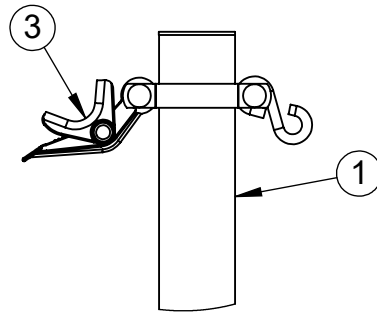

ITEM NO.	PART NUMBER	DESCRIPTION	QTY.
1	W2212GPOST	2-3/8" O.D. GAME POST AND CAP	1
2	VCISPLIT238	2-3/8" SPLIT RAIL HALF CLAMP	3
3	604-044	ROPE CLAMP	2
4	HWSH516212	5/16" x 2-1/2" S-HOOK	4
5	HWCB5161	5/16"-18 x 1" CARRIAGE BOLT	6
6	HWFLWA516	5/16" USS FLAT WASHER	6
7	HWLN516	5/16"-18 LOCK NUT	6

DETAIL A

DETAIL B

INSTALL THE POST IN A ϕ 18" x 24" DEEP CONCRETE FOOTING OR POST SLEEVE. THE TOP OF THE POST IS 8'-6" ABOVE THE FINISH GRADE.

Date: 4/25/23

Rev:

Drawn: CW

Sheet: 1 of 1

PRODUCT NAME

INTERMEDIATE CENTER COMBO GAME POST

MODEL NO.

2212-31IC-SPEC