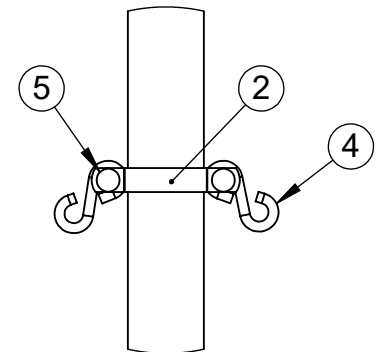

ITEM NO.	PART NUMBER	DESCRIPTION	QTY.
1	W2212GPOST	2-3/8" O.D. GAME POST AND CAP	1
2	VCISPLIT238	2-3/8" SPLIT RAIL HALF CLAMP	3
3	604-044	ROPE CLAMP	2
4	HWSH516212	5/16" x 2-1/2" S-HOOK	4
5	HWCB5161	5/16"-18 x 1" CARRIAGE BOLT	6
6	HWFLWA516	5/16" USS FLAT WASHER	6
7	HWLN516	5/16"-18 LOCK NUT	6

DETAIL A

DETAIL B

INSTALL THE POST IN A ϕ 18" x 24" DEEP CONCRETE FOOTING OR POST SLEEVE. THE TOP OF THE POST IS 8'-6" ABOVE THE FINISH GRADE.

Date: 4/25/23

Rev:

Drawn: CW

Sheet: 1 of 1

PRODUCT NAME

INTERMEDIATE CENTER COMBO GAME POST

MODEL NO.

2212-31IC-SPEC