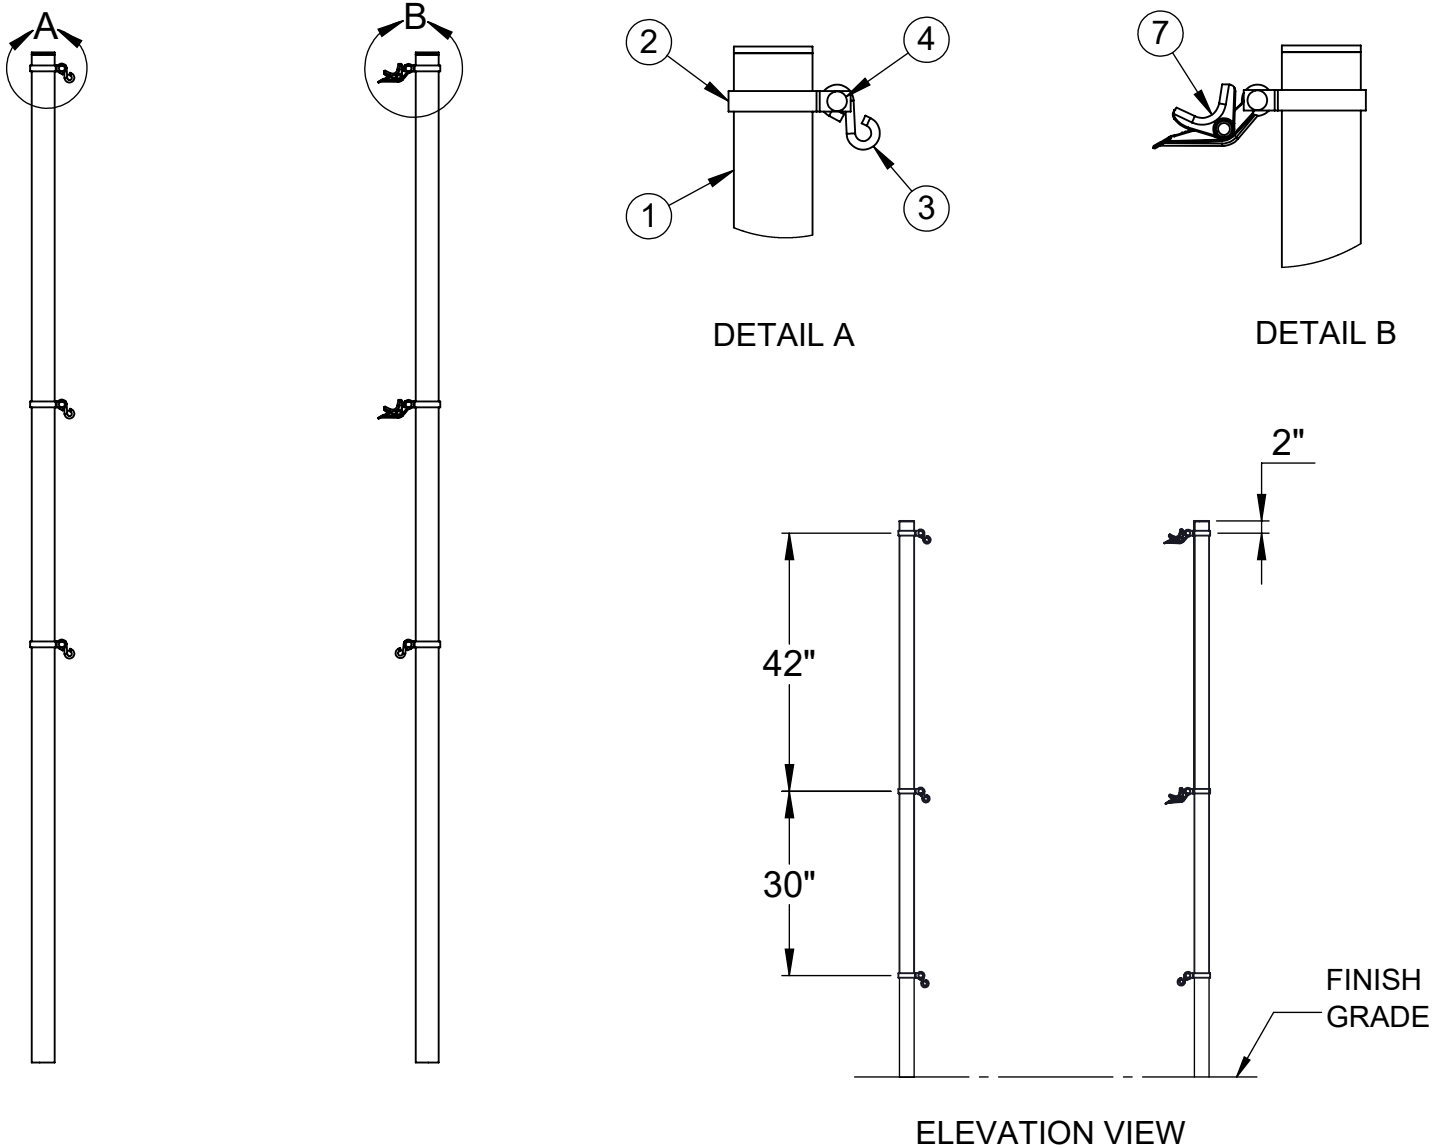

ITEM NO.	PART NUMBER	DESCRIPTION	QTY.
1	W2214GPOST	2-7/8" O.D. GAME POST AND CAP	2
2	VCIBB278	2-7/8" BRACE BAND	6
3	HWSH516212	5/16" x 2-1/2" S-HOOK	4
4	HWCB5161	5/16"-18 x 1" CARRIAGE BOLT	6
5	HWFLWA516	5/16" USS FLAT WASHER	6
6	HWLN516	5/16"-18 LOCK NUT	6
7	604-044	ROPE CLAMP	2

INSTALL THE POSTS IN ϕ 18" x 24" DEEP CONCRETE FOOTINGS OR POST SLEEVES. THE TOPS OF THE POSTS ARE 8'-6" ABOVE THE FINISH GRADE.

 <p>ATHLETIC MFG. CO.</p>	Date: 4/24/23	PRODUCT NAME
	Rev:	INTERMEDIATE COMBO NET POST
	Drawn: CW	MODEL NO.
	Sheet: 1 of 1	2214-00IC-SPEC