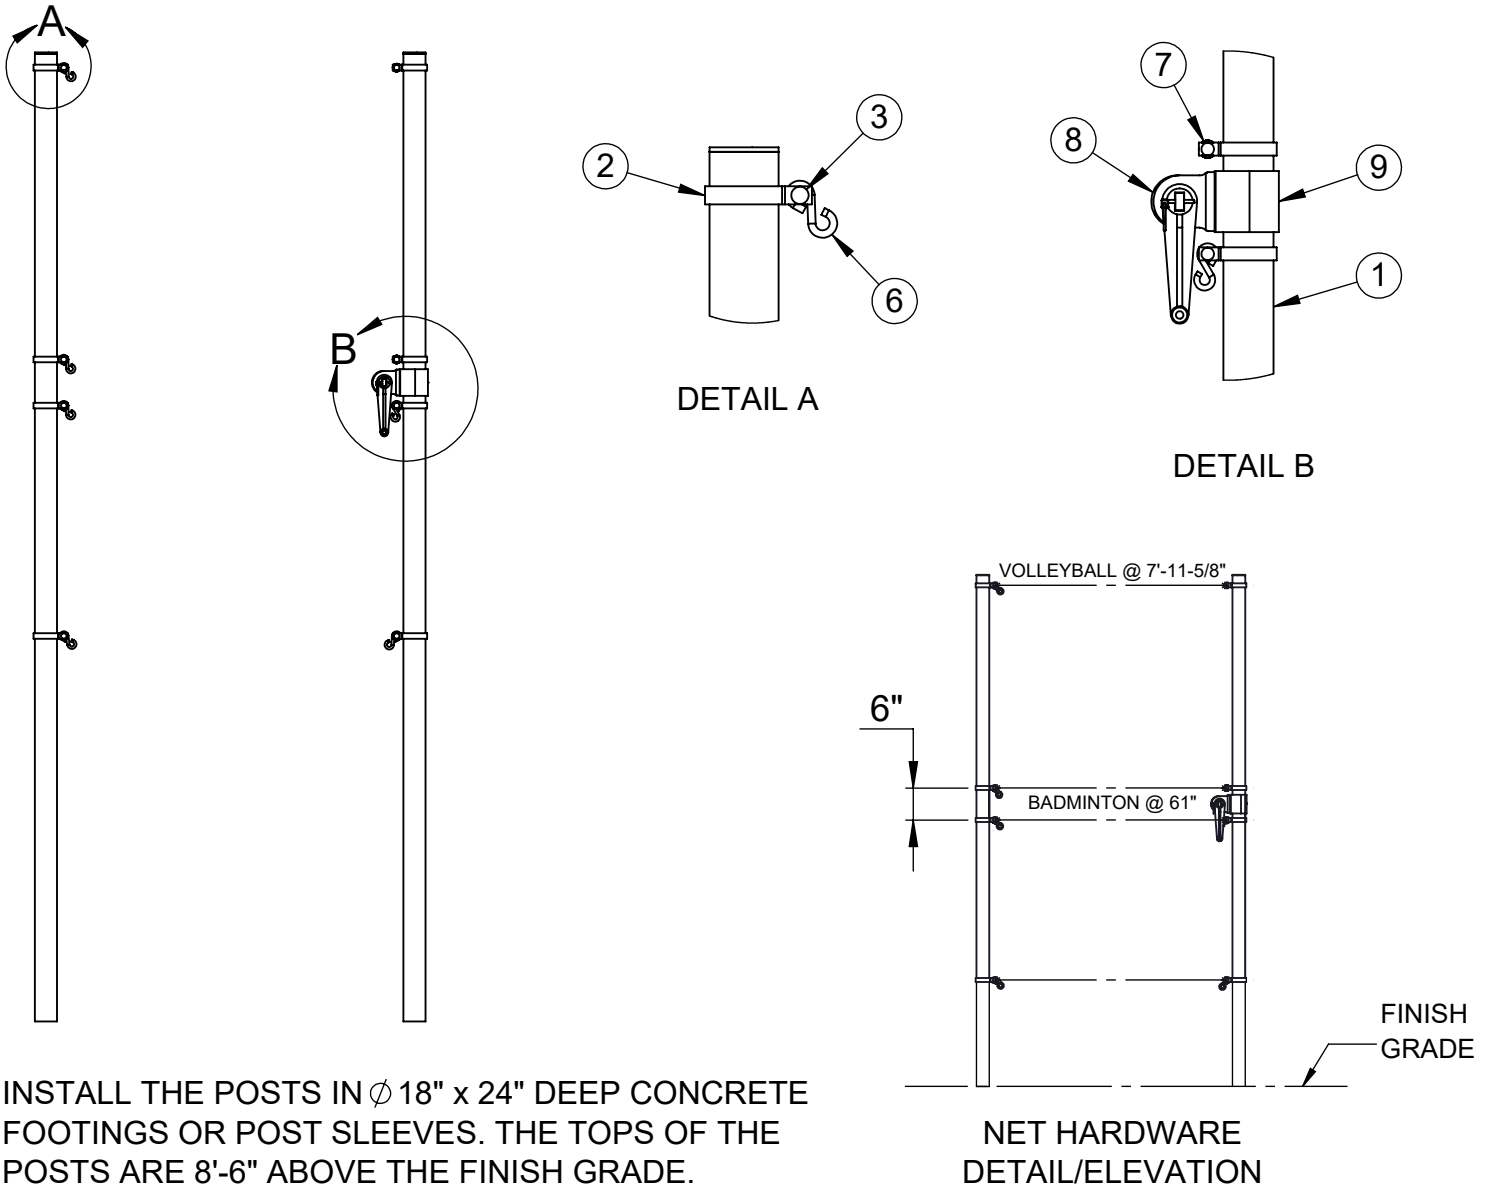

ITEM NO.	PART NUMBER	DESCRIPTION	QTY.
1	W2214GPOST	2-7/8" O.D. GAME POST AND CAP	2
2	VCIBB278	2-7/8" BRACE BAND	8
3	HWCB5161	5/16"-18 x 1" CARRIAGE BOLT	8
4	HWFLWA516	5/16" USS FLAT WASHER	10
5	HWLN516	5/16"-18 LOCK NUT	8
6	HWSH516212	5/16" x 2-1/2" S-HOOK	6
7	LA-VCIPULLEY1	GAME POST PULLEY	2
8	8321NT	NET TIGHTENER WITH REMOVABLE HANDLE	1
9	CINETCOL278	ADJUSTABLE NET COLLAR	1
10	HWSC3858	3/8"-16 x 5/8" SET SCREW	1
11	HWHB51634	5/16" x 3/4" HEX BOLT	2

 <p>ATHLETIC MFG. CO.</p>	Date: 4/25/23	PRODUCT NAME STANDARD COMBO NET POST
	Rev:	
	Drawn: CW	MODEL NO.
	Sheet: 1 of 1	2214-00SC-SPEC