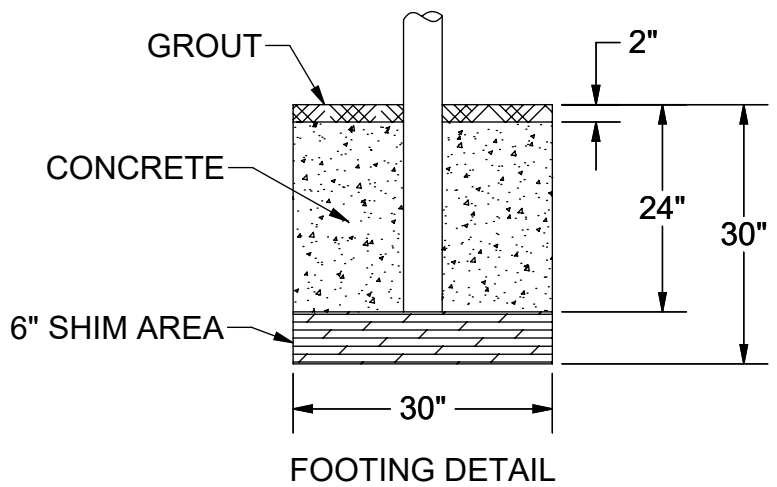

ITEM NO.	PART NUMBER	DESCRIPTION	QTY.
1	W2214GPOST	2-7/8" O.D. GAME POST AND CAP	2
2	CINETSIDE278	SIDE PULLEY COLLAR	1
3	CINETCOL278	ADJUSTABLE NET COLLAR	1
4	8321NT	NET TIGHTENER WITH REMOVABLE HANDLE	1
5	HWHB51634	5/16" x 3/4" HEX BOLT	2
6	GP278ADJC	ADJUSTABLE COLLAR FITS 2-7/8" O.D. POST	3
7	HWSCSS3858	3/8"-16 x 5/8" SS SET SCREW	8
8	HWEB381	3/8" x 1" TURNED EYE BOLT	3
9	604-044	ROPE CLAMP WITH S-HOOK	1
10	HWEB382	3/8" x 2" TURNED EYE BOLT	1
11	HWFLWA38	3/8" FLAT WASHER	1
12	HWLN38	3/8" NYLOK NUT ZINC	1
13	VCIPULLEY	SIDE COLLAR PULLEY	1
14	HWFLWA516	5/16" USS FLAT WASHER	2

NOTE: FOR SAND INSTALLATION, ADD THE DEPTH OF SAND TO TOTAL.

Date: 5/5/23
 Rev:
 Drawn: CW
 Sheet: 1 of 1

PRODUCT NAME
 2-7/8" O.D. HEAVY DUTY GAME POSTS
 MODEL NO.
2214-21-SPEC