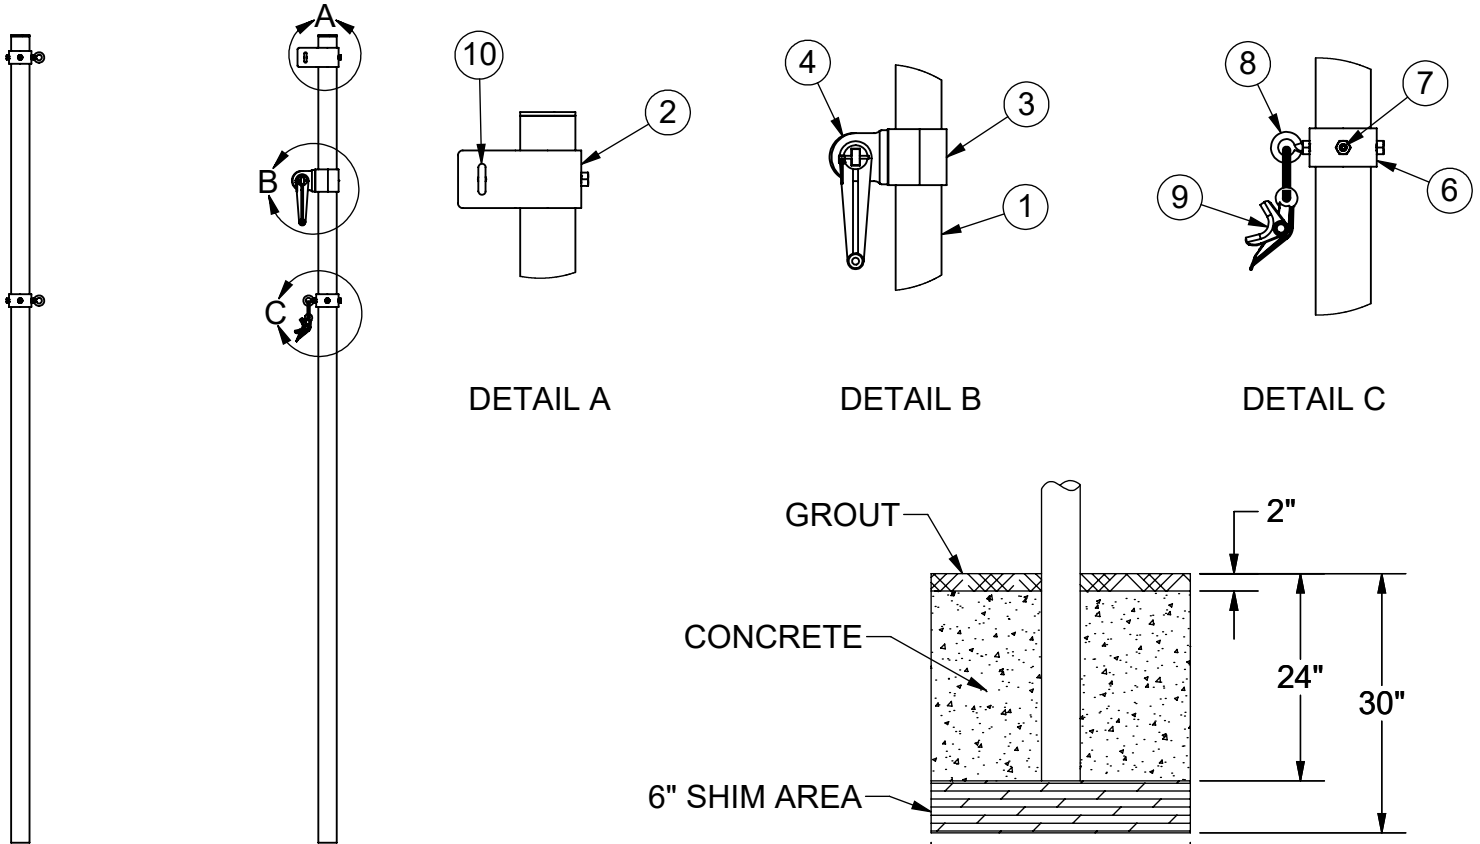

ITEM NO.	PART NUMBER	DESCRIPTION	QTY.
1	W2214GPOST	2-7/8" O.D. GAME POST AND CAP	2
2	CINETSIDE278	SIDE PULLEY COLLAR	1
3	CINETCOL278	ADJUSTABLE NET COLLAR	1
4	8321NT	NET TIGHTENER WITH REMOVABLE HANDLE	1
5	HWHB51634	5/16" x 3/4" HEX BOLT	2
6	GP278ADJC	ADJUSTABLE COLLAR FITS 2-7/8" O.D. POST	3
7	HWSCSS3858	3/8"-16 x 5/8" SS SET SCREW	8
8	HWEB381	3/8" x 1" TURNED EYE BOLT	3
9	604-044	ROPE CLAMP WITH S-HOOK	1
10	HWEB382	3/8" x 2" TURNED EYE BOLT	1
11	HWFLWA38	3/8" FLAT WASHER	1
12	HWLN38	3/8" NYLOK NUT ZINC	1
13	VCIPULLEY	SIDE COLLAR PULLEY	1
14	HWFLWA516	5/16" USS FLAT WASHER	2

NOTE: FOR SAND INSTALLATION, ADD THE DEPTH OF SAND TO TOTAL.

Date: 5/5/23
 Rev:
 Drawn: CW
 Sheet: 1 of 1

PRODUCT NAME
 2-7/8" O.D. HEAVY DUTY GAME POSTS
 MODEL NO.
2214-21-SPEC