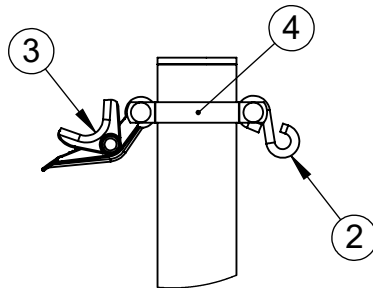

ITEM NO.	PART NUMBER	DESCRIPTION	QTY.
1	W2214GPOST	2-7/8" O.D. GAME POST AND CAP	1
2	HWSH516212	5/16" x 2-1/2" S-HOOK	4
3	604-044	ROPE CLAMP	2
4	VCISPLIT278	SPLIT RAIL HALF CLAMP	3
5	HWCB5161	5/16"-18 x 1" CARRIAGE BOLT	6
6	HWFLWA516	5/16" USS FLAT WASHER	6
7	HWLN516	5/16"-18 LOCK NUT	6

DETAIL A

DETAIL B

INSTALL THE POST IN A  $\phi$  18" x 24" DEEP CONCRETE FOOTING OR POST SLEEVE. THE TOP OF THE POST IS 8'-6" ABOVE THE FINISH GRADE.

Date: 4/25/23  
 Rev:  
 Drawn: CW  
 Sheet: 1 of 1

**PRODUCT NAME**  
 INTERMEDIATE CENTER COMBO GAME  
 POST  
 MODEL NO.  
 2214-311C-SPEC