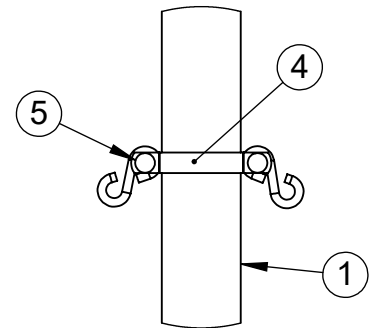

ITEM NO.	PART NUMBER	DESCRIPTION	QTY.
1	W2214GPOST	2-7/8" O.D. GAME POST AND CAP	1
2	HWSH516212	5/16" x 2-1/2" S-HOOK	4
3	604-044	ROPE CLAMP	2
4	VCISPLIT278	SPLIT RAIL HALF CLAMP	3
5	HWCB5161	5/16"-18 x 1" CARRIAGE BOLT	6
6	HWFLWA516	5/16" USS FLAT WASHER	6
7	HWLN516	5/16"-18 LOCK NUT	6

DETAIL A

DETAIL B

INSTALL THE POST IN A  $\phi$  18" x 24" DEEP CONCRETE FOOTING OR POST SLEEVE. THE TOP OF THE POST IS 8'-6" ABOVE THE FINISH GRADE.

Date: 4/25/23  
 Rev:  
 Drawn: CW  
 Sheet: 1 of 1

**PRODUCT NAME**  
 INTERMEDIATE CENTER COMBO GAME  
 POST  
 MODEL NO.  
 2214-311C-SPEC