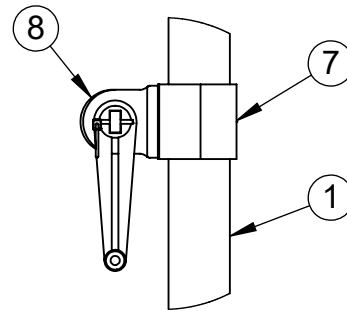

ITEM NO.	PART NUMBER	DESCRIPTION	QTY.
1	W2214GPOST	2-7/8" O.D. GAME POST AND CAP	1
2	VCISPLIT278	SPLIT RAIL HALF CLAMP	4
3	HWCB5161	5/16"-18 x 1" CARRIAGE BOLT	8
4	HWFLWA516	5/16" USS FLAT WASHER	10
5	HWLN516	5/16"-18 LOCK NUT	8
6	HWSH516212	5/16" x 2-1/2" S-HOOK	6
7	CINETCOL278	ADJUSTABLE NET COLLAR	1
8	8321NT	NET TIGHTENER WITH REMOVABLE HANDLE	1
9	HWSC3858	3/8"-16 x 5/8" SET SCREW	1
10	LA-VCIPULLEY1	GAME POST PULLEY	2
11	HWHB51634	5/16" x 3/4" HEX BOLT	2

DETAIL A

DETAIL B

DETAIL C

INSTALL THE POST IN A ϕ 18" x 24" DEEP CONCRETE FOOTING OR POST SLEEVE. THE TOP OF THE POST IS 8'-6" ABOVE THE FINISH GRADE.

Date: 4/24/23
Rev:
Drawn: CW
Sheet: 1 of 1

PRODUCT NAME
STANDARD COMBO CENTER GAME POST
MODEL NO.
2214-31SC-SPEC