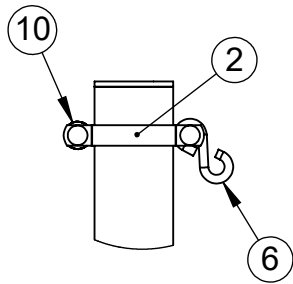

ITEM NO.	PART NUMBER	DESCRIPTION	QTY.
1	W2214GPOST	2-7/8" O.D. GAME POST AND CAP	1
2	VCISPLIT278	SPLIT RAIL HALF CLAMP	4
3	HWCB5161	5/16"-18 x 1" CARRIAGE BOLT	8
4	HWFLWA516	5/16" USS FLAT WASHER	10
5	HWLN516	5/16"-18 LOCK NUT	8
6	HWSH516212	5/16" x 2-1/2" S-HOOK	6
7	CINETCOL278	ADJUSTABLE NET COLLAR	1
8	8321NT	NET TIGHTENER WITH REMOVABLE HANDLE	1
9	HWSC3858	3/8"-16 x 5/8" SET SCREW	1
10	LA-VCIPULLEY1	GAME POST PULLEY	2
11	HWHB51634	5/16" x 3/4" HEX BOLT	2

DETAIL A

DETAIL B

DETAIL C

INSTALL THE POST IN A ϕ 18" x 24" DEEP CONCRETE FOOTING OR POST SLEEVE. THE TOP OF THE POST IS 8'-6" ABOVE THE FINISH GRADE.

Date: 4/24/23
Rev:
Drawn: CW
Sheet: 1 of 1

PRODUCT NAME
STANDARD COMBO CENTER GAME POST
MODEL NO.
2214-31SC-SPEC