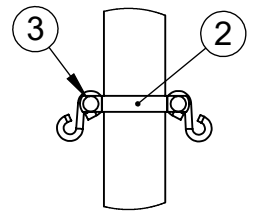

ITEM NO.	PART NUMBER	DESCRIPTION	QTY.
1	W2214GPOST	2-7/8" O.D. GAME POST AND CAP	1
2	VCISPLIT278	SPLIT RAIL HALF CLAMP	4
3	HWCB5161	5/16"-18 x 1" CARRIAGE BOLT	8
4	HWFLWA516	5/16" USS FLAT WASHER	10
5	HWLN516	5/16"-18 LOCK NUT	8
6	HWSH516212	5/16" x 2-1/2" S-HOOK	6
7	CINETCOL278	ADJUSTABLE NET COLLAR	1
8	8321NT	NET TIGHTENER WITH REMOVABLE HANDLE	1
9	HWSC3858	3/8"-16 x 5/8" SET SCREW	1
10	LA-VCIPULLEY1	GAME POST PULLEY	2
11	HWHB51634	5/16" x 3/4" HEX BOLT	2

DETAIL A

DETAIL B

DETAIL C

INSTALL THE POST IN A ϕ 18" x 24" DEEP CONCRETE FOOTING OR POST SLEEVE. THE TOP OF THE POST IS 8'-6" ABOVE THE FINISH GRADE.

Date: 4/24/23
Rev:
Drawn: CW
Sheet: 1 of 1

PRODUCT NAME
STANDARD COMBO CENTER GAME POST
MODEL NO.
2214-31SC-SPEC