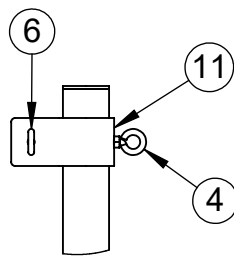

ITEM NO.	PART NUMBER	DESCRIPTION	QTY.
1	W2214GPOST	2-7/8" O.D. GAME POST AND CAP	1
2	8321NT	NET TIGHTENER WITH REMOVABLE HANDLE	1
3	HWHB51634	5/16" x 3/4" HEX BOLT	2
4	HWEB381	3/8" x 1" TURNED EYE BOLT	3
5	604-044	ROPE CLAMP WITH S-HOOK	1
6	HWEB382	3/8" x 2" TURNED EYE BOLT	1
7	HWFLWA38	3/8" FLAT WASHER	1
8	HWLN38	3/8" NYLOK NUT ZINC	1
9	VCIPULLEY	SIDE COLLAR PULLEY	1
10	HWFLWA516	5/16" USS FLAT WASHER	2
11	CINETSIDE278	SIDE PULLEY COLLAR	1
12	CINETCOL278	ADJUSTABLE NET COLLAR	1
13	GP278ADJC	ADJUSTABLE COLLAR FITS 2-7/8" O.D. POST	1
14	HWSCSS3858	3/8"-16 x 5/8" STAINLESS STEEL SET SCREW	2

DETAIL A

DETAIL B

DETAIL C

FOOTING DETAIL

NOTE: FOR SAND INSTALLATION, ADD THE DEPTH OF SAND TO TOTAL.

Date: 5/16/23
Rev:
Drawn: CW
Sheet: 1 of 1

PRODUCT NAME
HEAVY DUTY CENTER GAME POST
MODEL NO.
2214-41-SPEC