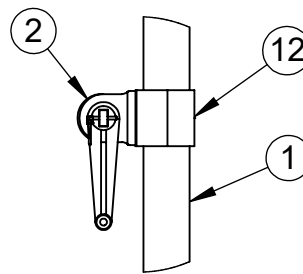

ITEM NO.	PART NUMBER	DESCRIPTION	QTY.
1	W2214GPOST	2-7/8" O.D. GAME POST AND CAP	1
2	8321NT	NET TIGHTENER WITH REMOVABLE HANDLE	1
3	HWHB51634	5/16" x 3/4" HEX BOLT	2
4	HWEB381	3/8" x 1" TURNED EYE BOLT	3
5	604-044	ROPE CLAMP WITH S-HOOK	1
6	HWEB382	3/8" x 2" TURNED EYE BOLT	1
7	HWFLWA38	3/8" FLAT WASHER	1
8	HWLN38	3/8" NYLOK NUT ZINC	1
9	VCIPULLEY	SIDE COLLAR PULLEY	1
10	HWFLWA516	5/16" USS FLAT WASHER	2
11	CINETSIDE278	SIDE PULLEY COLLAR	1
12	CINETCOL278	ADJUSTABLE NET COLLAR	1
13	GP278ADJC	ADJUSTABLE COLLAR FITS 2-7/8" O.D. POST	1
14	HWSCSS3858	3/8"-16 x 5/8" STAINLESS STEEL SET SCREW	2

DETAIL A

DETAIL B

DETAIL C

FOOTING DETAIL

NOTE: FOR SAND INSTALLATION, ADD THE DEPTH OF SAND TO TOTAL.

Date: 5/16/23
Rev:
Drawn: CW
Sheet: 1 of 1

PRODUCT NAME
HEAVY DUTY CENTER GAME POST
MODEL NO.
2214-41-SPEC