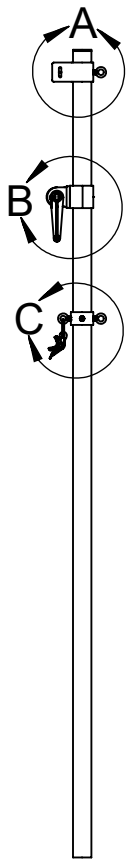

ITEM NO.	PART NUMBER	DESCRIPTION	QTY.
1	W2214GPOST	2-7/8" O.D. GAME POST AND CAP	1
2	8321NT	NET TIGHTENER WITH REMOVABLE HANDLE	1
3	HWHB51634	5/16" x 3/4" HEX BOLT	2
4	HWEB381	3/8" x 1" TURNED EYE BOLT	3
5	604-044	ROPE CLAMP WITH S-HOOK	1
6	HWEB382	3/8" x 2" TURNED EYE BOLT	1
7	HWFLWA38	3/8" FLAT WASHER	1
8	HWLN38	3/8" NYLOK NUT ZINC	1
9	VCIPULLEY	SIDE COLLAR PULLEY	1
10	HWFLWA516	5/16" USS FLAT WASHER	2
11	CINETSIDE278	SIDE PULLEY COLLAR	1
12	CINETCOL278	ADJUSTABLE NET COLLAR	1
13	GP278ADJC	ADJUSTABLE COLLAR FITS 2-7/8" O.D. POST	1
14	HWSCSS3858	3/8"-16 x 5/8" STAINLESS STEEL SET SCREW	2

DETAIL A

DETAIL B

DETAIL C

FOOTING DETAIL

NOTE: FOR SAND INSTALLATION, ADD THE DEPTH OF SAND TO TOTAL.

Date: 5/16/23
Rev:
Drawn: CW
Sheet: 1 of 1

PRODUCT NAME
HEAVY DUTY CENTER GAME POST
MODEL NO.
2214-41-SPEC