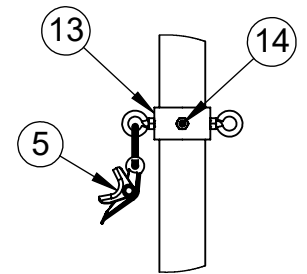

ITEM NO.	PART NUMBER	DESCRIPTION	QTY.
1	W2214GPOST	2-7/8" O.D. GAME POST AND CAP	1
2	8321NT	NET TIGHTENER WITH REMOVABLE HANDLE	1
3	HWHB51634	5/16" x 3/4" HEX BOLT	2
4	HWEB381	3/8" x 1" TURNED EYE BOLT	3
5	604-044	ROPE CLAMP WITH S-HOOK	1
6	HWEB382	3/8" x 2" TURNED EYE BOLT	1
7	HWFLWA38	3/8" FLAT WASHER	1
8	HWLN38	3/8" NYLOK NUT ZINC	1
9	VCIPULLEY	SIDE COLLAR PULLEY	1
10	HWFLWA516	5/16" USS FLAT WASHER	2
11	CINETSIDE278	SIDE PULLEY COLLAR	1
12	CINETCOL278	ADJUSTABLE NET COLLAR	1
13	GP278ADJC	ADJUSTABLE COLLAR FITS 2-7/8" O.D. POST	1
14	HWSCSS3858	3/8"-16 x 5/8" STAINLESS STEEL SET SCREW	2

DETAIL A

DETAIL B

DETAIL C

FOOTING DETAIL

NOTE: FOR SAND INSTALLATION, ADD THE DEPTH OF SAND TO TOTAL.

Date: 5/16/23
Rev:
Drawn: CW
Sheet: 1 of 1

PRODUCT NAME
HEAVY DUTY CENTER GAME POST
MODEL NO.
2214-41-SPEC