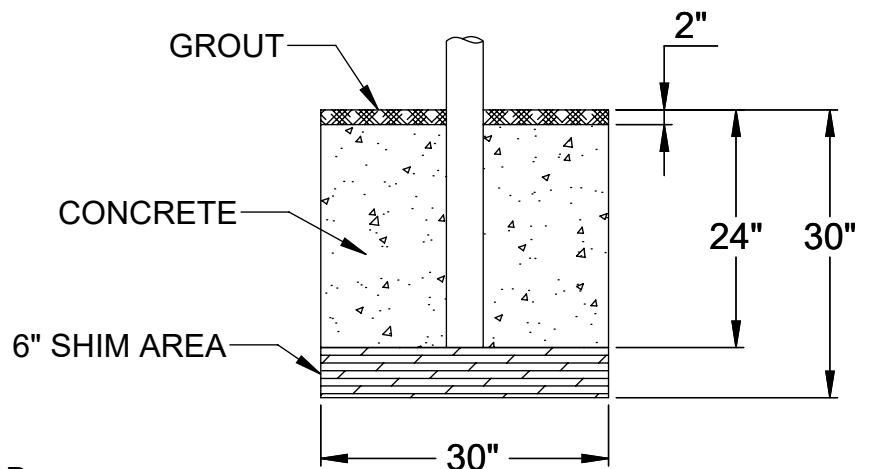

ITEM NO.	PART NUMBER	DESCRIPTION	QTY.
1	W2214GPOST	2-7/8" O.D. GAME POST AND CAP	1
2	8321NT	NET TIGHTENER WITH REMOVABLE HANDLE	1
3	HWHB51634	5/16" x 3/4" HEX BOLT	2
4	HWEB381	3/8" x 1" TURNED EYE BOLT	3
5	604-044	ROPE CLAMP WITH S-HOOK	1
6	HWEB382	3/8" x 2" TURNED EYE BOLT	1
7	HWFLWA38	3/8" FLAT WASHER	1
8	HWLN38	3/8" NYLOK NUT ZINC	1
9	VCIPULLEY	SIDE COLLAR PULLEY	1
10	HWFLWA516	5/16" USS FLAT WASHER	2
11	CINETSIDE278	SIDE PULLEY COLLAR	1
12	CINETCOL278	ADJUSTABLE NET COLLAR	1
13	GP278ADJC	ADJUSTABLE COLLAR FITS 2-7/8" O.D. POST	1
14	HWSCSS3858	3/8"-16 x 5/8" STAINLESS STEEL SET SCREW	2

DETAIL A

DETAIL B

DETAIL C

FOOTING DETAIL

NOTE: FOR SAND INSTALLATION, ADD THE DEPTH OF SAND TO TOTAL.

Date: 5/16/23
Rev:
Drawn: CW
Sheet: 1 of 1

PRODUCT NAME
HEAVY DUTY CENTER GAME POST
MODEL NO.
2214-41-SPEC