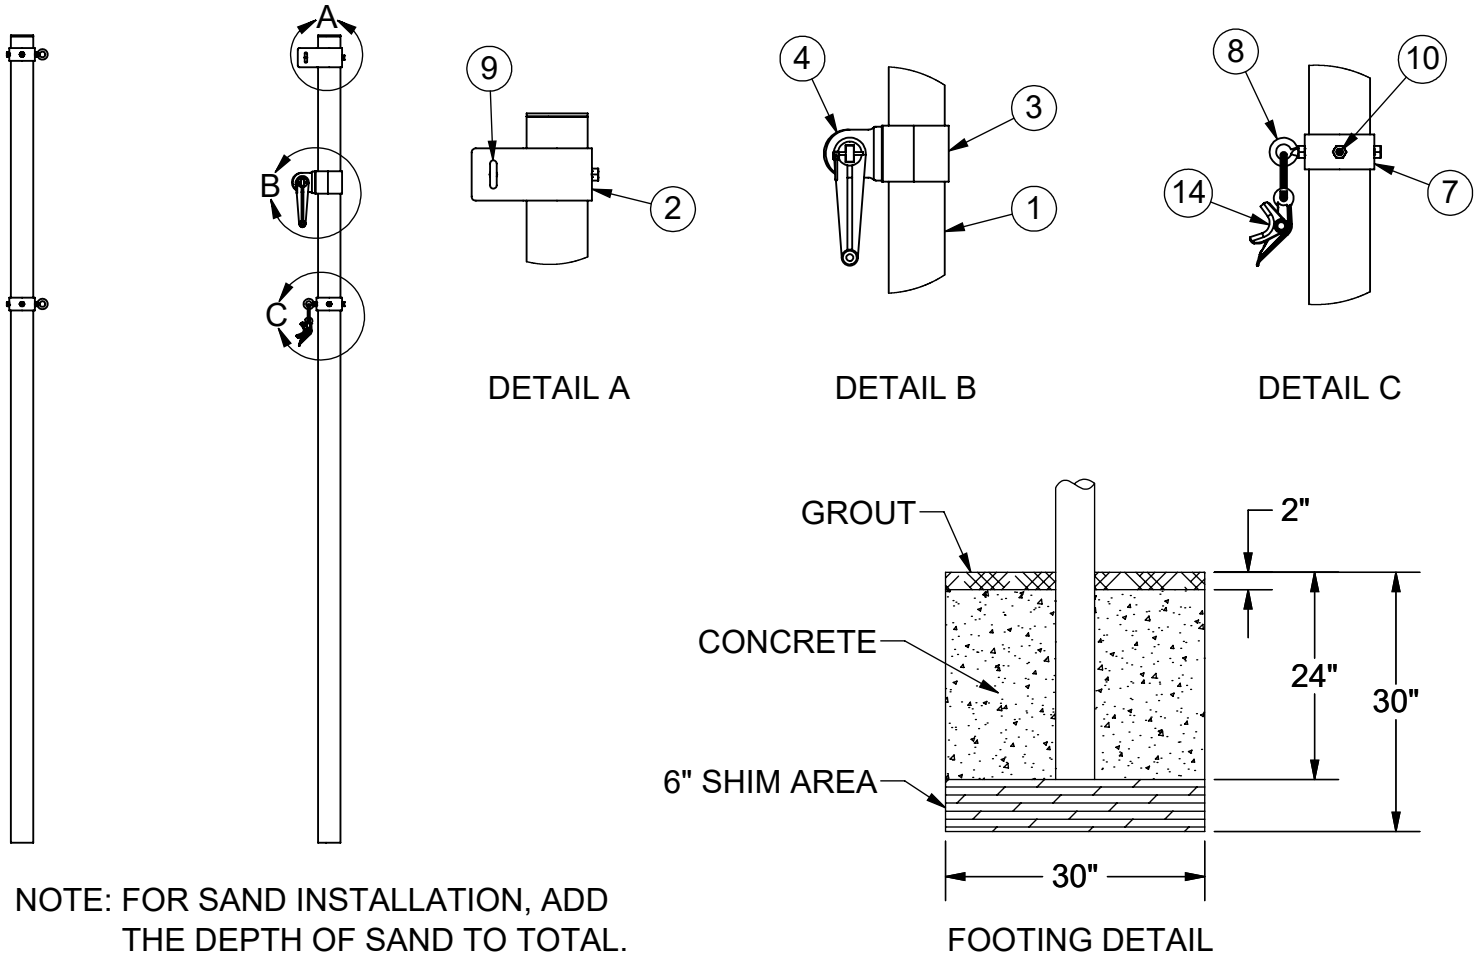

ITEM NO.	PART NUMBER	DESCRIPTION	QTY.
1	W2216GPOST	3-1/2" O.D. GAME POST AND CAP	2
2	CINETSIDE312	SIDE PULLEY COLLAR	1
3	CINETCOL312	ADJUSTABLE NET COLLAR	1
4	8321NT	NET TIGHTENER WITH REMOVABLE HANDLE	1
5	HWHB51634	5/16" x 3/4" HEX BOLT	2
6	HWFLWA516	5/16" USS FLAT WASHER	2
7	GP312ADJC	3-1/2" I.D. SCH 40 ADJUSTABLE COLLAR	3
8	HWEB381	3/8" x 1" TURNED EYE BOLT	3
9	HWEB382	3/8" x 2" TURNED EYE BOLT	1
10	HWSCSS3858	3/8"-16 x 5/8" STAINLESS STEEL SET SCREW	8
11	HWFLWA38	3/8" USS FLAT WASHER	1
12	HWLN38	3/8" NYLOK NUT ZINC	1
13	VCIPULLEY	SIDE COLLAR PULLEY	1
14	604-044	ROPE CLAMP WITH S-HOOK	1

NOTE: FOR SAND INSTALLATION, ADD THE DEPTH OF SAND TO TOTAL.

 <p>ATHLETIC MFG. CO.</p>	Date: 5/5/23	PRODUCT NAME
	Rev:	3-1/2" O.D. HEAVY DUTY GAME POSTS
	Drawn: CW	MODEL NO.
	Sheet: 1 of 1	2216-21-SPEC