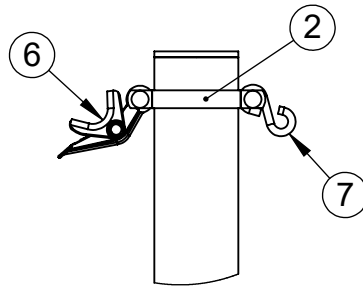

ITEM NO.	PART NUMBER	DESCRIPTION	QTY.
1	W2216GPOST	3-1/2" O.D. GAME POST AND CAP	1
2	VCISPLIT35	3-1/2" SPLIT RAIL HALF CLAMP	3
3	HWCB5161	5/16"-18 x 1" CARRIAGE BOLT	6
4	HWFLWA516	5/16" USS FLAT WASHER	6
5	HWLN516	5/16"-18 LOCK NUT	6
6	604-044	ROPE CLAMP	2
7	HWSH516212	5/16" x 2-1/2" S-HOOK	4

DETAIL A

DETAIL B

INSTALL THE POST IN A ϕ 18" x 24" DEEP CONCRETE FOOTING OR POST SLEEVE. THE TOP OF THE POST IS 8'-6" ABOVE THE FINISH GRADE.

Date: 4/25/23

Rev:

Drawn: CW

Sheet: 1 of 1

PRODUCT NAME

INTERMEDIATE CENTER COMBO GAME POST

MODEL NO.

2216-31IC-SPEC