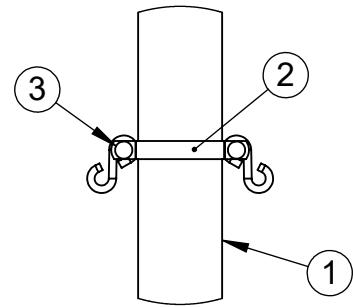

ITEM NO.	PART NUMBER	DESCRIPTION	QTY.
1	W2216GPOST	3-1/2" O.D. GAME POST AND CAP	1
2	VCISPLIT35	3-1/2" SPLIT RAIL HALF CLAMP	3
3	HWCB5161	5/16"-18 x 1" CARRIAGE BOLT	6
4	HWFLWA516	5/16" USS FLAT WASHER	6
5	HWLN516	5/16"-18 LOCK NUT	6
6	604-044	ROPE CLAMP	2
7	HWSH516212	5/16" x 2-1/2" S-HOOK	4

DETAIL A

DETAIL B

INSTALL THE POST IN A ϕ 18" x 24" DEEP CONCRETE FOOTING OR POST SLEEVE. THE TOP OF THE POST IS 8'-6" ABOVE THE FINISH GRADE.

Date: 4/25/23

Rev:

Drawn: CW

Sheet: 1 of 1

PRODUCT NAME

INTERMEDIATE CENTER COMBO GAME POST

MODEL NO.

2216-31IC-SPEC