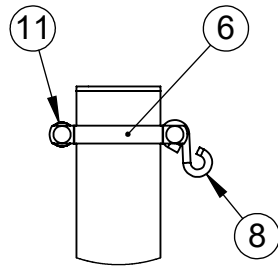

ITEM NO.	PART NUMBER	DESCRIPTION	QTY.
1	W2216GPOST	3-1/2" O.D. GAME POST AND CAP	1
2	CINETCOL312	ADJUSTABLE NET COLLAR	1
3	8321NT	NET TIGHTENER WITH REMOVABLE HANDLE	1
4	HWSC3858	3/8"-16 x 5/8" SET SCREW	1
5	HWHB51634	5/16" x 3/4" HEX BOLT	2
6	VCISPLIT35	3-1/2" SPLIT RAIL HALF CLAMP	2
7	HWCB5161	5/16"-18 x 1" CARRIAGE BOLT	4
8	HWSH516212	5/16" x 2-1/2" S-HOOK	3
9	HWFLWA516	5/16" USS FLAT WASHER	6
10	HWLN516	5/16"-18 LOCK NUT	4
11	LA-VCIPULLEY1	GAME POST PULLEY	1

DETAIL A

DETAIL B

DETAIL C

INSTALL THE POST IN A ϕ 18" x 24" DEEP CONCRETE FOOTING OR POST SLEEVE. THE TOP OF THE POST IS 8'-6" ABOVE THE FINISH GRADE.

 <p>ATHLETIC MFG. CO.</p>	Date: 5/3/23	PRODUCT NAME
	Rev:	
	Drawn: CW	MODEL NO.
	Sheet: 1 of 1	2216-31QG-SPEC