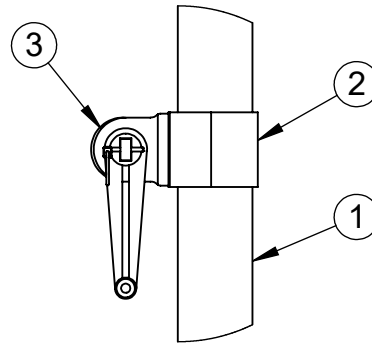

ITEM NO.	PART NUMBER	DESCRIPTION	QTY.
1	W2216GPOST	3-1/2" O.D. GAME POST AND CAP	1
2	CINETCOL312	ADJUSTABLE NET COLLAR	1
3	8321NT	NET TIGHTENER WITH REMOVABLE HANDLE	1
4	HWSC3858	3/8"-16 x 5/8" SET SCREW	1
5	HWHB51634	5/16" x 3/4" HEX BOLT	2
6	VCISPLIT35	3-1/2" SPLIT RAIL HALF CLAMP	2
7	HWCB5161	5/16"-18 x 1" CARRIAGE BOLT	4
8	HWSH516212	5/16" x 2-1/2" S-HOOK	3
9	HWFLWA516	5/16" USS FLAT WASHER	6
10	HWLN516	5/16"-18 LOCK NUT	4
11	LA-VCIPULLEY1	GAME POST PULLEY	1

DETAIL A

DETAIL B

DETAIL C

INSTALL THE POST IN A ϕ 18" x 24" DEEP CONCRETE FOOTING OR POST SLEEVE. THE TOP OF THE POST IS 8'-6" ABOVE THE FINISH GRADE.

 <p>ATHLETIC MFG. CO.</p>	Date: 5/3/23	PRODUCT NAME
	Rev:	
	Drawn: CW	MODEL NO.
	Sheet: 1 of 1	2216-31QG-SPEC