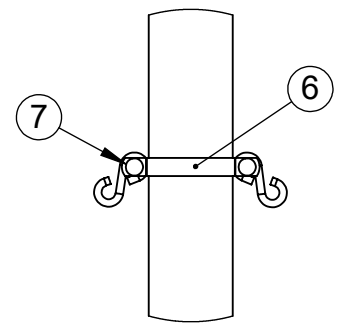

ITEM NO.	PART NUMBER	DESCRIPTION	QTY.
1	W2216GPOST	3-1/2" O.D. GAME POST AND CAP	1
2	CINETCOL312	ADJUSTABLE NET COLLAR	1
3	8321NT	NET TIGHTENER WITH REMOVABLE HANDLE	1
4	HWSC3858	3/8"-16 x 5/8" SET SCREW	1
5	HWHB51634	5/16" x 3/4" HEX BOLT	2
6	VCISPLIT35	3-1/2" SPLIT RAIL HALF CLAMP	2
7	HWCB5161	5/16"-18 x 1" CARRIAGE BOLT	4
8	HWSH516212	5/16" x 2-1/2" S-HOOK	3
9	HWFLWA516	5/16" USS FLAT WASHER	6
10	HWLN516	5/16"-18 LOCK NUT	4
11	LA-VCIPULLEY1	GAME POST PULLEY	1

DETAIL A

DETAIL B

DETAIL C

INSTALL THE POST IN A ϕ 18" x 24" DEEP CONCRETE FOOTING OR POST SLEEVE. THE TOP OF THE POST IS 8'-6" ABOVE THE FINISH GRADE.

 <p>ATHLETIC MFG. CO.</p>	Date: 5/3/23	PRODUCT NAME
	Rev:	
	Drawn: CW	MODEL NO.
	Sheet: 1 of 1	2216-31QG-SPEC