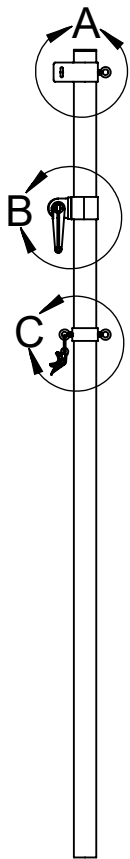

ITEM NO.	PART NUMBER	DESCRIPTION	QTY.
1	W2216GPOST	3-1/2" O.D. GAME POST AND CAP	1
2	8321NT	NET TIGHTENER WITH REMOVABLE HANDLE	1
3	HWHB51634	5/16" x 3/4" HEX BOLT	2
4	HWEB381	3/8" x 1" TURNED EYE BOLT	3
5	604-044	ROPE CLAMP WITH S-HOOK	1
6	HWEB382	3/8" x 2" TURNED EYE BOLT	1
7	HWFLWA38	3/8" FLAT WASHER	1
8	HWLN38	3/8" NYLOK NUT ZINC	1
9	VCIPULLEY	SIDE COLLAR PULLEY	1
10	HWFLWA516	5/16" USS FLAT WASHER	2
11	CINETSIDE312	SIDE PULLEY COLLAR	1
12	CINETCOL312	ADJUSTABLE NET COLLAR	1
13	GP312ADJC	3-1/2" I.D. SCH 40 ADJUSTABLE COLLAR	1
14	HWSCSS3858	3/8"-16 x 5/8" STAINLESS STEEL SET SCREW	2

DETAIL A

DETAIL B

DETAIL C

FOOTING DETAIL

NOTE: FOR SAND INSTALLATION, ADD THE DEPTH OF SAND TO TOTAL.

Date: 5/16/23  
 Rev:  
 Drawn: CW  
 Sheet: 1 of 1

PRODUCT NAME  
**HEAVY DUTY CENTER GAME POST**  
 MODEL NO.  
**2216-41-SPEC**