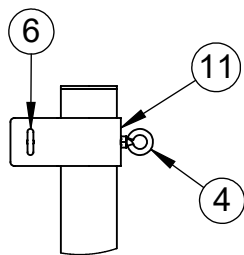

ITEM NO.	PART NUMBER	DESCRIPTION	QTY.
1	W2216GPOST	3-1/2" O.D. GAME POST AND CAP	1
2	8321NT	NET TIGHTENER WITH REMOVABLE HANDLE	1
3	HWHB51634	5/16" x 3/4" HEX BOLT	2
4	HWEB381	3/8" x 1" TURNED EYE BOLT	3
5	604-044	ROPE CLAMP WITH S-HOOK	1
6	HWEB382	3/8" x 2" TURNED EYE BOLT	1
7	HWFLWA38	3/8" FLAT WASHER	1
8	HWLN38	3/8" NYLOK NUT ZINC	1
9	VCIPULLEY	SIDE COLLAR PULLEY	1
10	HWFLWA516	5/16" USS FLAT WASHER	2
11	CINETSIDE312	SIDE PULLEY COLLAR	1
12	CINETCOL312	ADJUSTABLE NET COLLAR	1
13	GP312ADJC	3-1/2" I.D. SCH 40 ADJUSTABLE COLLAR	1
14	HWSCSS3858	3/8"-16 x 5/8" STAINLESS STEEL SET SCREW	2

DETAIL A

DETAIL B

DETAIL C

FOOTING DETAIL

NOTE: FOR SAND INSTALLATION, ADD THE DEPTH OF SAND TO TOTAL.

Date: 5/16/23  
 Rev:  
 Drawn: CW  
 Sheet: 1 of 1

PRODUCT NAME  
**HEAVY DUTY CENTER GAME POST**  
 MODEL NO.  
**2216-41-SPEC**