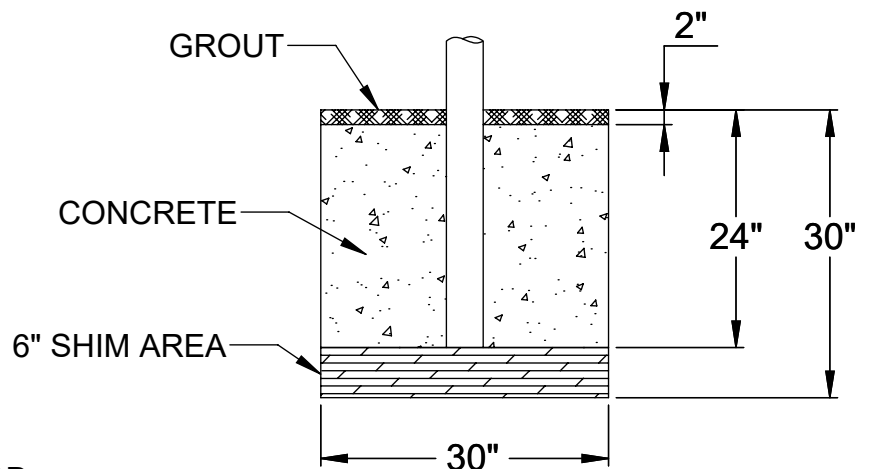

ITEM NO.	PART NUMBER	DESCRIPTION	QTY.
1	W2216GPOST	3-1/2" O.D. GAME POST AND CAP	1
2	8321NT	NET TIGHTENER WITH REMOVABLE HANDLE	1
3	HWHB51634	5/16" x 3/4" HEX BOLT	2
4	HWEB381	3/8" x 1" TURNED EYE BOLT	3
5	604-044	ROPE CLAMP WITH S-HOOK	1
6	HWEB382	3/8" x 2" TURNED EYE BOLT	1
7	HWFLWA38	3/8" FLAT WASHER	1
8	HWLN38	3/8" NYLOK NUT ZINC	1
9	VCIPULLEY	SIDE COLLAR PULLEY	1
10	HWFLWA516	5/16" USS FLAT WASHER	2
11	CINETSIDE312	SIDE PULLEY COLLAR	1
12	CINETCOL312	ADJUSTABLE NET COLLAR	1
13	GP312ADJC	3-1/2" I.D. SCH 40 ADJUSTABLE COLLAR	1
14	HWSCSS3858	3/8"-16 x 5/8" STAINLESS STEEL SET SCREW	2

DETAIL A

DETAIL B

DETAIL C

FOOTING DETAIL

NOTE: FOR SAND INSTALLATION, ADD THE DEPTH OF SAND TO TOTAL.

Date: 5/16/23  
 Rev:  
 Drawn: CW  
 Sheet: 1 of 1

PRODUCT NAME  
**HEAVY DUTY CENTER GAME POST**  
 MODEL NO.  
**2216-41-SPEC**