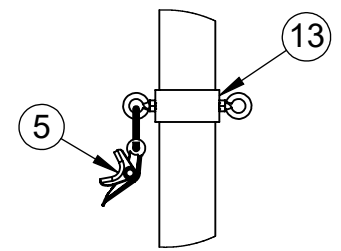

ITEM NO.	PART NUMBER	DESCRIPTION	QTY.
1	W2216GPOST	3-1/2" O.D. GAME POST AND CAP	1
2	8321NT	NET TIGHTENER WITH REMOVABLE HANDLE	1
3	HWHB51634	5/16" x 3/4" HEX BOLT	2
4	HWEB381	3/8" x 1" TURNED EYE BOLT	3
5	604-044	ROPE CLAMP WITH S-HOOK	1
6	HWEB382	3/8" x 2" TURNED EYE BOLT	1
7	HWFLWA38	3/8" FLAT WASHER	1
8	HWLN38	3/8" NYLOK NUT ZINC	1
9	VCIPULLEY	SIDE COLLAR PULLEY	1
10	HWFLWA516	5/16" USS FLAT WASHER	2
11	CINETSIDE312	SIDE PULLEY COLLAR	1
12	CINETCOL312	ADJUSTABLE NET COLLAR	1
13	GP312ADJC	3-1/2" I.D. SCH 40 ADJUSTABLE COLLAR	1
14	HWSCSS3858	3/8"-16 x 5/8" STAINLESS STEEL SET SCREW	2

DETAIL A

DETAIL B

DETAIL C

FOOTING DETAIL

NOTE: FOR SAND INSTALLATION, ADD THE DEPTH OF SAND TO TOTAL.

Date: 5/16/23  
 Rev:  
 Drawn: CW  
 Sheet: 1 of 1

PRODUCT NAME  
**HEAVY DUTY CENTER GAME POST**  
 MODEL NO.  
**2216-41-SPEC**