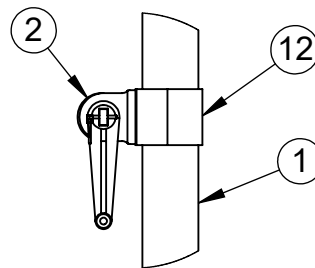

ITEM NO.	PART NUMBER	DESCRIPTION	QTY.
1	W2216GPOST	3-1/2" O.D. GAME POST AND CAP	1
2	8321NT	NET TIGHTENER WITH REMOVABLE HANDLE	1
3	HWHB51634	5/16" x 3/4" HEX BOLT	2
4	HWEB381	3/8" x 1" TURNED EYE BOLT	3
5	604-044	ROPE CLAMP WITH S-HOOK	1
6	HWEB382	3/8" x 2" TURNED EYE BOLT	1
7	HWFLWA38	3/8" FLAT WASHER	1
8	HWLN38	3/8" NYLOK NUT ZINC	1
9	VCIPULLEY	SIDE COLLAR PULLEY	1
10	HWFLWA516	5/16" USS FLAT WASHER	2
11	CINETSIDE312	SIDE PULLEY COLLAR	1
12	CINETCOL312	ADJUSTABLE NET COLLAR	1
13	GP312ADJC	3-1/2" I.D. SCH 40 ADJUSTABLE COLLAR	1
14	HWSCSS3858	3/8"-16 x 5/8" STAINLESS STEEL SET SCREW	2

DETAIL A

DETAIL B

DETAIL C

FOOTING DETAIL

NOTE: FOR SAND INSTALLATION, ADD THE DEPTH OF SAND TO TOTAL.

Date: 5/16/23  
 Rev:  
 Drawn: CW  
 Sheet: 1 of 1

PRODUCT NAME  
**HEAVY DUTY CENTER GAME POST**  
 MODEL NO.  
**2216-41-SPEC**