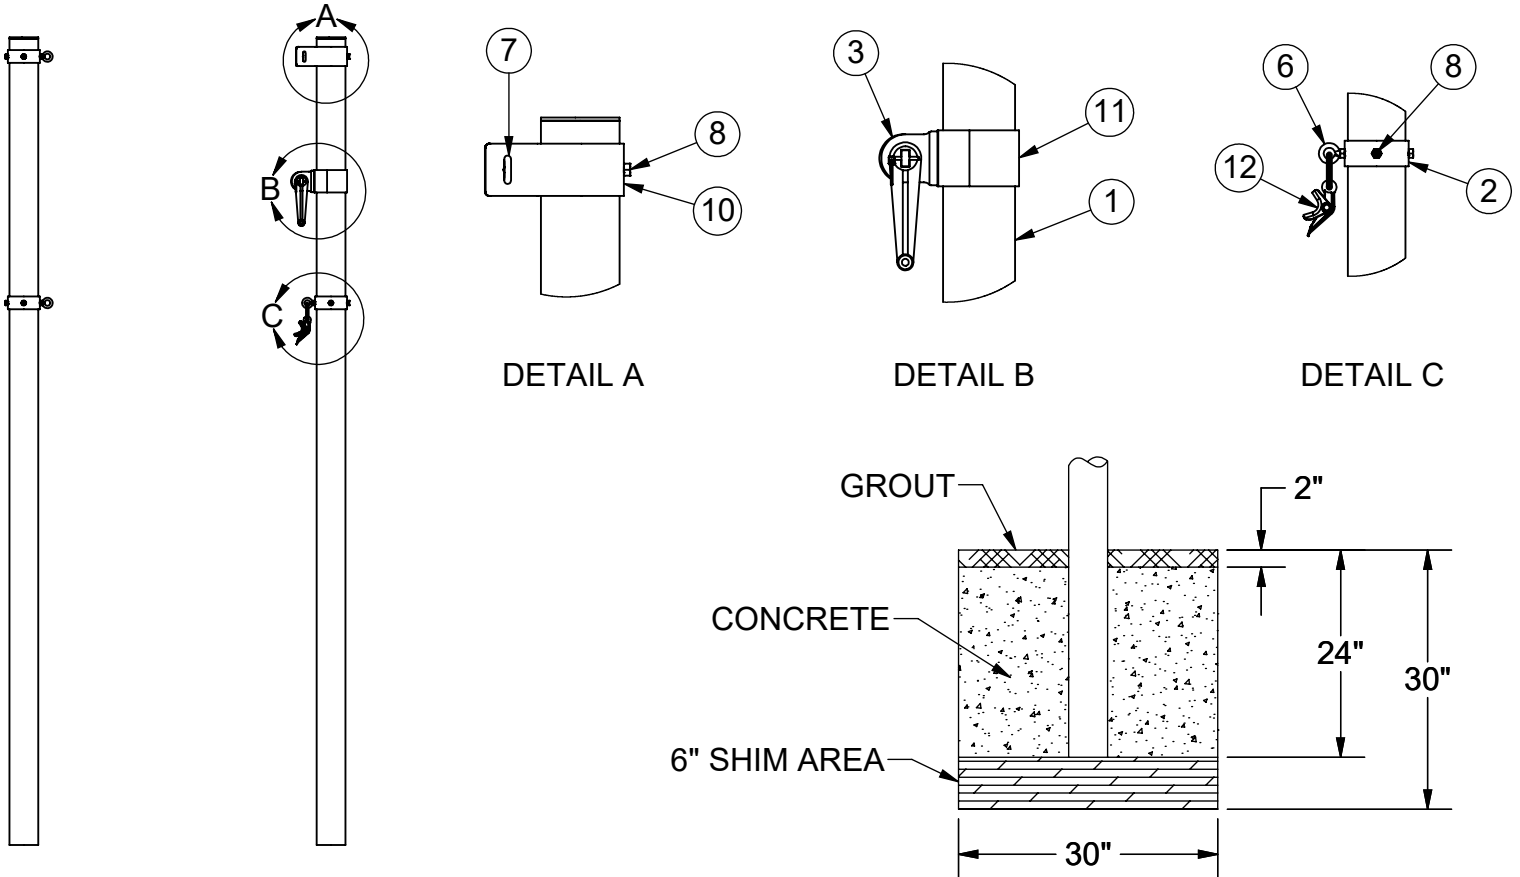

ITEM NO.	PART NUMBER	DESCRIPTION	QTY.
1	W2217GPOST	4-1/2" O.D. GAME POST AND CAP	2
2	GP412ADJC	4-1/2" I.D. MOVABLE COLLAR	3
3	8321NT	NET TIGHTENER WITH REMOVABLE HANDLE	1
4	HWHB51634	5/16" x 3/4" HEX BOLT	2
5	HWFLWA516	5/16" USS FLAT WASHER	2
6	HWEB381	3/8" x 1" TURNED EYE BOLT	3
7	HWEB382	3/8" x 2" TURNED EYE BOLT	1
8	HWSCSS3858	3/8"-16 x 5/8" STAINLESS STEEL SET SCREW	8
9	HWLN38	3/8" NYLOK NUT ZINC	1
10	CINETSIDE412	SIDE PULLEY COLLAR	1
11	CINETCOL412	ADJUSTABLE NET COLLAR	1
12	604-044	ROPE CLAMP WITH S-HOOK	1
13	HWFLWA38	3/8" USS FLAT WASHER	1
14	VCIPULLEY	SIDE COLLAR PULLEY	1

NOTE: FOR SAND INSTALLATION, ADD THE DEPTH OF SAND TO TOTAL.

FOOTING DETAIL

 <p>ATHLETIC MFG. CO.</p>	Date: 5/5/23	PRODUCT NAME
	Rev:	4-1/2" HEAVY DUTY GAME POST SET
	Drawn: CW	MODEL NO.
	Sheet: 1 of 1	2217-21-SPEC