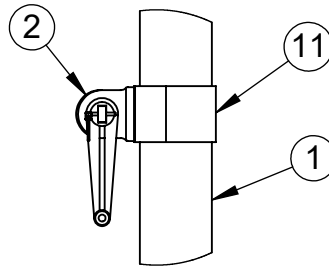

ITEM NO.	PART NUMBER	DESCRIPTION	QTY.
1	W2217GPOST	4-1/2" O.D. GAME POST AND CAP	1
2	8321NT	NET TIGHTENER WITH REMOVABLE HANDLE	1
3	HWHB51634	5/16" x 3/4" HEX BOLT	2
4	HWEB381	3/8" x 1" TURNED EYE BOLT	3
5	604-044	ROPE CLAMP WITH S-HOOK	1
6	HWEB382	3/8" x 2" TURNED EYE BOLT	1
7	HWFLWA38	3/8" FLAT WASHER	1
8	HWLN38	3/8" NYLOK NUT ZINC	1
9	VCIPULLEY	SIDE COLLAR PULLEY	1
10	HWFLWA516	5/16" USS FLAT WASHER	2
11	CINETCOL412	ADJUSTABLE NET COLLAR	1
12	HWSCSS3858	3/8"-16 x 5/8" STAINLESS STEEL SET SCREW	2
13	GP412ADJC	4-1/2" I.D. ADJUSTABLE COLLAR	1
14	CINETSIDE412	SIDE PULLEY COLLAR	1

DETAIL A

DETAIL B

DETAIL C

FOOTING DETAIL

NOTE: FOR SAND INSTALLATION, ADD THE DEPTH OF SAND TO TOTAL.

Date: 5/16/23
 Rev:
 Drawn: CW
 Sheet: 1 of 1

PRODUCT NAME
HEAVY DUTY CENTER GAME POST
 MODEL NO.
2217-41-SPEC