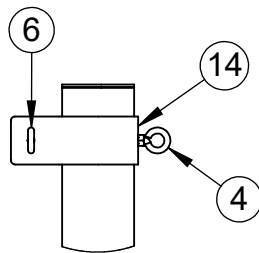

ITEM NO.	PART NUMBER	DESCRIPTION	QTY.
1	W2217GPOST	4-1/2" O.D. GAME POST AND CAP	1
2	8321NT	NET TIGHTENER WITH REMOVABLE HANDLE	1
3	HWHB51634	5/16" x 3/4" HEX BOLT	2
4	HWEB381	3/8" x 1" TURNED EYE BOLT	3
5	604-044	ROPE CLAMP WITH S-HOOK	1
6	HWEB382	3/8" x 2" TURNED EYE BOLT	1
7	HWFLWA38	3/8" FLAT WASHER	1
8	HWLN38	3/8" NYLOK NUT ZINC	1
9	VCIPULLEY	SIDE COLLAR PULLEY	1
10	HWFLWA516	5/16" USS FLAT WASHER	2
11	CINETCOL412	ADJUSTABLE NET COLLAR	1
12	HWSCSS3858	3/8"-16 x 5/8" STAINLESS STEEL SET SCREW	2
13	GP412ADJC	4-1/2" I.D. ADJUSTABLE COLLAR	1
14	CINETSIDE412	SIDE PULLEY COLLAR	1

DETAIL A

DETAIL B

DETAIL C

FOOTING DETAIL

NOTE: FOR SAND INSTALLATION, ADD THE DEPTH OF SAND TO TOTAL.

Date: 5/16/23
 Rev:
 Drawn: CW
 Sheet: 1 of 1

PRODUCT NAME
HEAVY DUTY CENTER GAME POST
 MODEL NO.
2217-41-SPEC