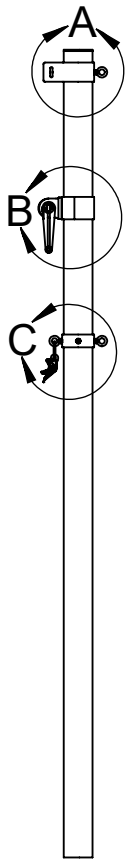

ITEM NO.	PART NUMBER	DESCRIPTION	QTY.
1	W2217GPOST	4-1/2" O.D. GAME POST AND CAP	1
2	8321NT	NET TIGHTENER WITH REMOVABLE HANDLE	1
3	HWHB51634	5/16" x 3/4" HEX BOLT	2
4	HWEB381	3/8" x 1" TURNED EYE BOLT	3
5	604-044	ROPE CLAMP WITH S-HOOK	1
6	HWEB382	3/8" x 2" TURNED EYE BOLT	1
7	HWFLWA38	3/8" FLAT WASHER	1
8	HWLN38	3/8" NYLOK NUT ZINC	1
9	VCIPULLEY	SIDE COLLAR PULLEY	1
10	HWFLWA516	5/16" USS FLAT WASHER	2
11	CINETCOL412	ADJUSTABLE NET COLLAR	1
12	HWSCSS3858	3/8"-16 x 5/8" STAINLESS STEEL SET SCREW	2
13	GP412ADJC	4-1/2" I.D. ADJUSTABLE COLLAR	1
14	CINETSIDE412	SIDE PULLEY COLLAR	1

DETAIL A

DETAIL B

DETAIL C

FOOTING DETAIL

NOTE: FOR SAND INSTALLATION, ADD THE DEPTH OF SAND TO TOTAL.

Date: 5/16/23
 Rev:
 Drawn: CW
 Sheet: 1 of 1

PRODUCT NAME
HEAVY DUTY CENTER GAME POST
 MODEL NO.
2217-41-SPEC