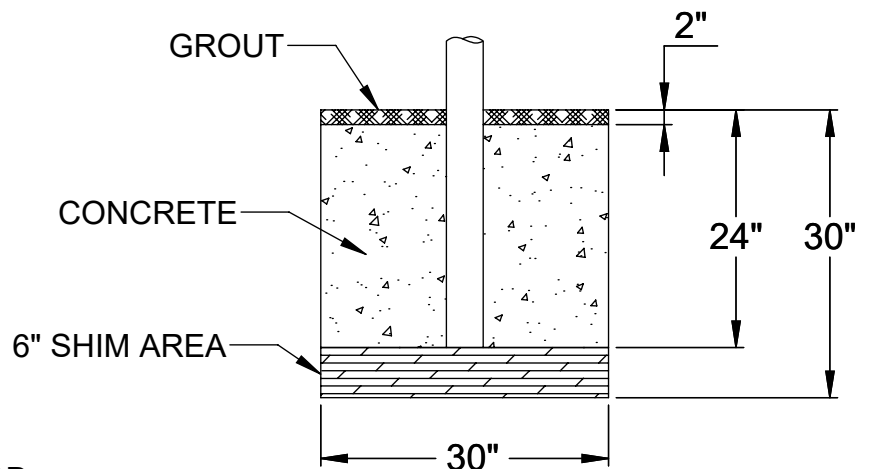

ITEM NO.	PART NUMBER	DESCRIPTION	QTY.
1	W2217GPOST	4-1/2" O.D. GAME POST AND CAP	1
2	8321NT	NET TIGHTENER WITH REMOVABLE HANDLE	1
3	HWHB51634	5/16" x 3/4" HEX BOLT	2
4	HWEB381	3/8" x 1" TURNED EYE BOLT	3
5	604-044	ROPE CLAMP WITH S-HOOK	1
6	HWEB382	3/8" x 2" TURNED EYE BOLT	1
7	HWFLWA38	3/8" FLAT WASHER	1
8	HWLN38	3/8" NYLOK NUT ZINC	1
9	VCIPULLEY	SIDE COLLAR PULLEY	1
10	HWFLWA516	5/16" USS FLAT WASHER	2
11	CINETCOL412	ADJUSTABLE NET COLLAR	1
12	HWSCSS3858	3/8"-16 x 5/8" STAINLESS STEEL SET SCREW	2
13	GP412ADJC	4-1/2" I.D. ADJUSTABLE COLLAR	1
14	CINETSIDE412	SIDE PULLEY COLLAR	1

DETAIL A

DETAIL B

DETAIL C

FOOTING DETAIL

NOTE: FOR SAND INSTALLATION, ADD THE DEPTH OF SAND TO TOTAL.

Date: 5/16/23
 Rev:
 Drawn: CW
 Sheet: 1 of 1

PRODUCT NAME
HEAVY DUTY CENTER GAME POST
 MODEL NO.
2217-41-SPEC