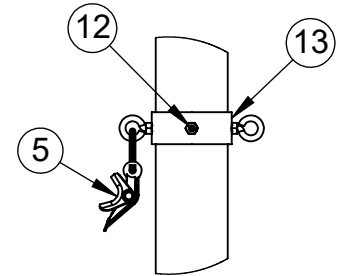

ITEM NO.	PART NUMBER	DESCRIPTION	QTY.
1	W2217GPOST	4-1/2" O.D. GAME POST AND CAP	1
2	8321NT	NET TIGHTENER WITH REMOVABLE HANDLE	1
3	HWHB51634	5/16" x 3/4" HEX BOLT	2
4	HWEB381	3/8" x 1" TURNED EYE BOLT	3
5	604-044	ROPE CLAMP WITH S-HOOK	1
6	HWEB382	3/8" x 2" TURNED EYE BOLT	1
7	HWFLWA38	3/8" FLAT WASHER	1
8	HWLN38	3/8" NYLOK NUT ZINC	1
9	VCIPULLEY	SIDE COLLAR PULLEY	1
10	HWFLWA516	5/16" USS FLAT WASHER	2
11	CINETCOL412	ADJUSTABLE NET COLLAR	1
12	HWSCSS3858	3/8"-16 x 5/8" STAINLESS STEEL SET SCREW	2
13	GP412ADJC	4-1/2" I.D. ADJUSTABLE COLLAR	1
14	CINETSIDE412	SIDE PULLEY COLLAR	1

DETAIL A

DETAIL B

DETAIL C

FOOTING DETAIL

NOTE: FOR SAND INSTALLATION, ADD THE DEPTH OF SAND TO TOTAL.

Date: 5/16/23
 Rev:
 Drawn: CW
 Sheet: 1 of 1

PRODUCT NAME
HEAVY DUTY CENTER GAME POST
 MODEL NO.
2217-41-SPEC