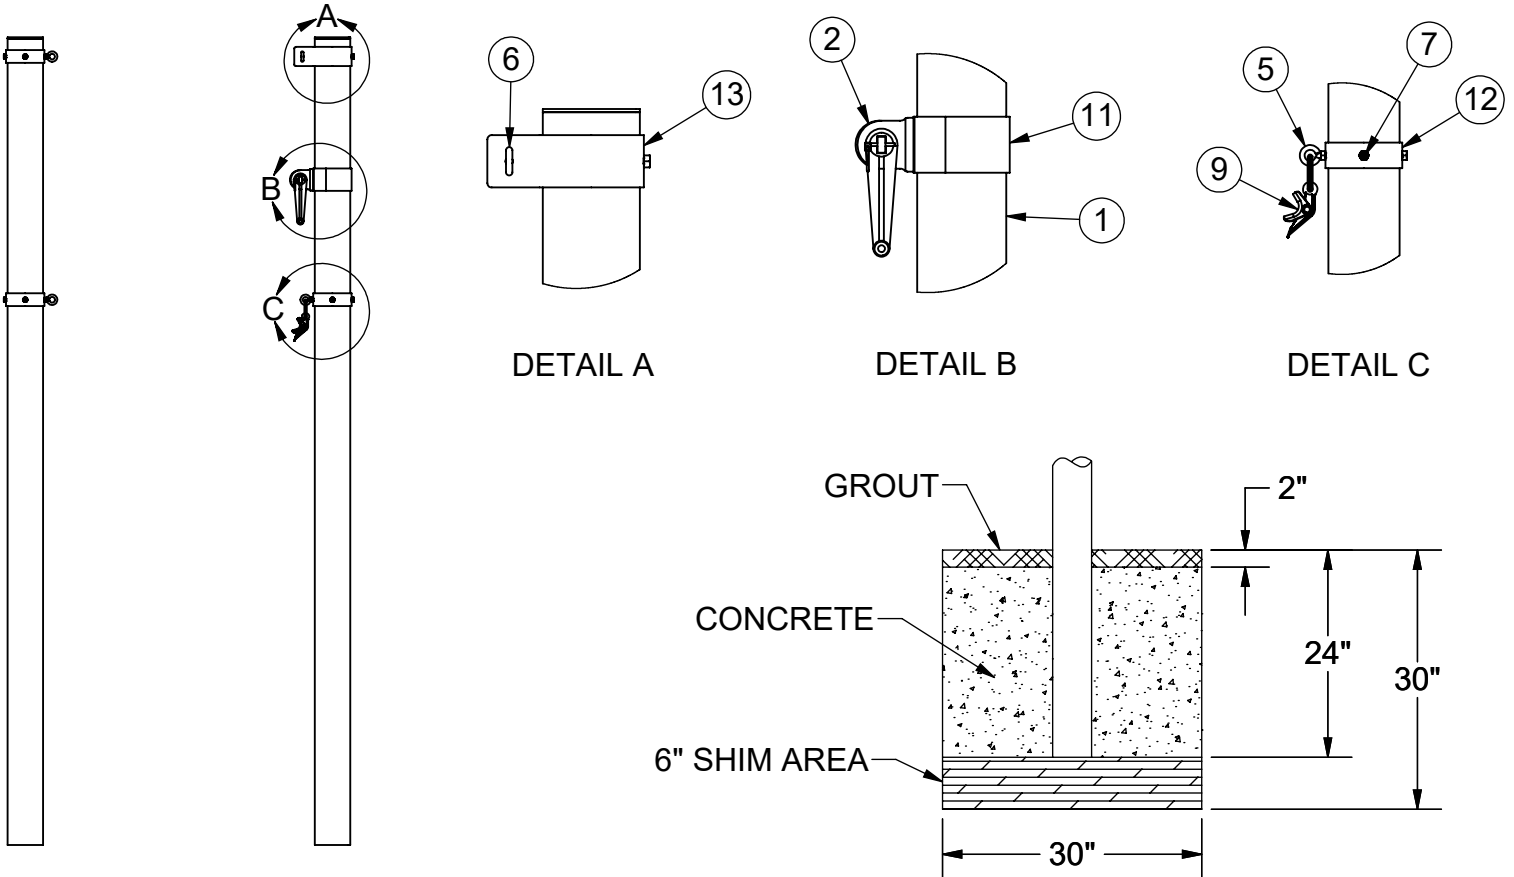

ITEM NO.	PART NUMBER	DESCRIPTION	QTY.
1	W2218GPOST	5-9/16" O.D. GAME POST AND CAP	2
2	8321NT	NET TIGHTENER WITH REMOVABLE HANDLE	1
3	HWHB51634	5/16" x 3/4" HEX BOLT	2
4	HWFLWA516	5/16" USS FLAT WASHER	2
5	HWEB381	3/8" x 1" TURNED EYE BOLT	3
6	HWEB382	3/8" x 2" TURNED EYE BOLT	1
7	HWSCSS3858	3/8"-16 x 5/8" STAINLESS STEEL SET SCREW	8
8	HWLN38	3/8" NYLOK NUT ZINC	1
9	604-044	ROPE CLAMP WITH S-HOOK	1
10	HWFLWA38	3/8" USS FLAT WASHER	1
11	CINETCOL5916	ADJUSTABLE NET COLLAR	1
12	GP5916ADJC	5-9/16" I.D. MOVABLE COLLAR	3
13	CINETSIDE5916	SIDE PULLEY COLLAR	1
14	VCIPULLEY	SIDE COLLAR PULLEY	1

NOTE: FOR SAND INSTALLATION, ADD THE DEPTH OF SAND TO TOTAL.

FOOTING DETAIL

 <p>ATHLETIC MFG. CO.</p>	Date: 5/5/23	PRODUCT NAME
	Rev:	HEAVY DUTY GAME POST SET
	Drawn: CW	MODEL NO.
	Sheet: 1 of 1	2218-21-SPEC