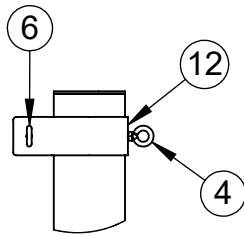

ITEM NO.	PART NUMBER	DESCRIPTION	QTY.
1	W2218GPOST	5-9/16" O.D. GAME POST AND CAP	1
2	8321NT	NET TIGHTENER WITH REMOVABLE HANDLE	1
3	HWHB51634	5/16" x 3/4" HEX BOLT	2
4	HWEB381	3/8" x 1" TURNED EYE BOLT	3
5	604-044	ROPE CLAMP WITH S-HOOK	1
6	HWEB382	3/8" x 2" TURNED EYE BOLT	1
7	HWFLWA38	3/8" FLAT WASHER	1
8	HWLN38	3/8" NYLOK NUT ZINC	1
9	VCIPULLEY	SIDE COLLAR PULLEY	1
10	HWFLWA516	5/16" USS FLAT WASHER	2
11	GP5916ADJC	5-9/16" I.D. ADJUSTABLE COLLAR	1
12	CINETSIDE5916	SIDE PULLEY COLLAR	1
13	CINETCOL5916	ADJUSTABLE NET COLLAR	1
14	HWSCSS3858	3/8"-16 x 5/8" STAINLESS STEEL SET SCREW	2

DETAIL A

DETAIL B

DETAIL C

FOOTING DETAIL

NOTE: FOR SAND INSTALLATION, ADD THE DEPTH OF SAND TO TOTAL.

Date: 5/16/23
 Rev:
 Drawn: CW
 Sheet: 1 of 1

PRODUCT NAME
 HEAVY DUTY CENTER GAME POST
 MODEL NO.
 2218-41-SPEC