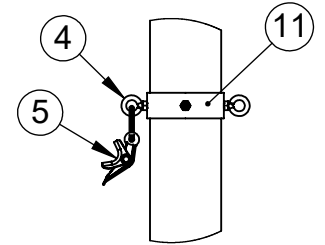

ITEM NO.	PART NUMBER	DESCRIPTION	QTY.
1	W2218GPOST	5-9/16" O.D. GAME POST AND CAP	1
2	8321NT	NET TIGHTENER WITH REMOVABLE HANDLE	1
3	HWHB51634	5/16" x 3/4" HEX BOLT	2
4	HWEB381	3/8" x 1" TURNED EYE BOLT	3
5	604-044	ROPE CLAMP WITH S-HOOK	1
6	HWEB382	3/8" x 2" TURNED EYE BOLT	1
7	HWFLWA38	3/8" FLAT WASHER	1
8	HWLN38	3/8" NYLOK NUT ZINC	1
9	VCIPULLEY	SIDE COLLAR PULLEY	1
10	HWFLWA516	5/16" USS FLAT WASHER	2
11	GP5916ADJC	5-9/16" I.D. ADJUSTABLE COLLAR	1
12	CINETSIDE5916	SIDE PULLEY COLLAR	1
13	CINETCOL5916	ADJUSTABLE NET COLLAR	1
14	HWSCSS3858	3/8"-16 x 5/8" STAINLESS STEEL SET SCREW	2

DETAIL A

DETAIL B

DETAIL C

FOOTING DETAIL

NOTE: FOR SAND INSTALLATION, ADD THE DEPTH OF SAND TO TOTAL.

Date: 5/16/23
 Rev:
 Drawn: CW
 Sheet: 1 of 1

PRODUCT NAME
 HEAVY DUTY CENTER GAME POST
 MODEL NO.
 2218-41-SPEC