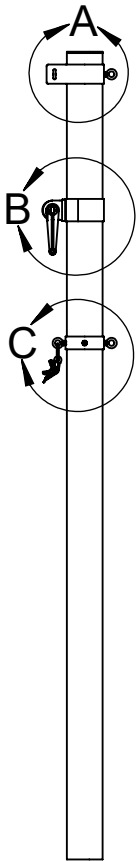

ITEM NO.	PART NUMBER	DESCRIPTION	QTY.
1	W2218GPOST	5-9/16" O.D. GAME POST AND CAP	1
2	8321NT	NET TIGHTENER WITH REMOVABLE HANDLE	1
3	HWHB51634	5/16" x 3/4" HEX BOLT	2
4	HWEB381	3/8" x 1" TURNED EYE BOLT	3
5	604-044	ROPE CLAMP WITH S-HOOK	1
6	HWEB382	3/8" x 2" TURNED EYE BOLT	1
7	HWFLWA38	3/8" FLAT WASHER	1
8	HWLN38	3/8" NYLOK NUT ZINC	1
9	VCIPULLEY	SIDE COLLAR PULLEY	1
10	HWFLWA516	5/16" USS FLAT WASHER	2
11	GP5916ADJC	5-9/16" I.D. ADJUSTABLE COLLAR	1
12	CINETSIDE5916	SIDE PULLEY COLLAR	1
13	CINETCOL5916	ADJUSTABLE NET COLLAR	1
14	HWSCSS3858	3/8"-16 x 5/8" STAINLESS STEEL SET SCREW	2

DETAIL A

DETAIL B

DETAIL C

FOOTING DETAIL

NOTE: FOR SAND INSTALLATION, ADD THE DEPTH OF SAND TO TOTAL.

Date: 5/16/23
 Rev:
 Drawn: CW
 Sheet: 1 of 1

PRODUCT NAME
 HEAVY DUTY CENTER GAME POST
 MODEL NO.
 2218-41-SPEC