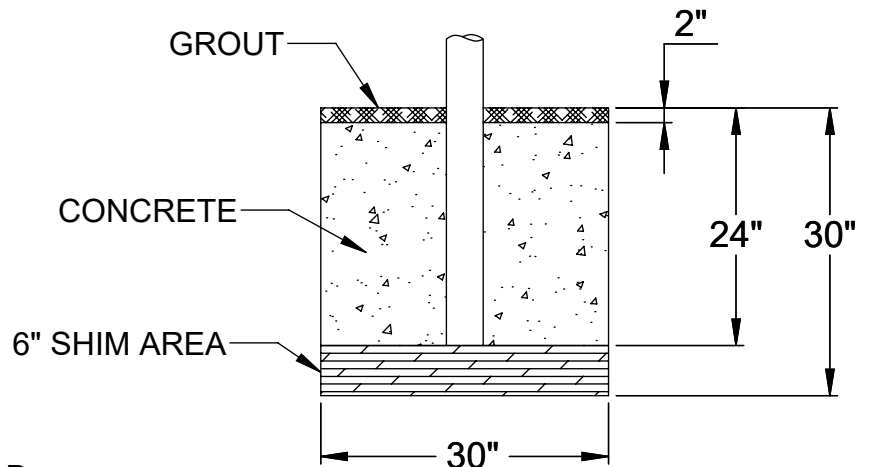

ITEM NO.	PART NUMBER	DESCRIPTION	QTY.
1	W2218GPOST	5-9/16" O.D. GAME POST AND CAP	1
2	8321NT	NET TIGHTENER WITH REMOVABLE HANDLE	1
3	HWHB51634	5/16" x 3/4" HEX BOLT	2
4	HWEB381	3/8" x 1" TURNED EYE BOLT	3
5	604-044	ROPE CLAMP WITH S-HOOK	1
6	HWEB382	3/8" x 2" TURNED EYE BOLT	1
7	HWFLWA38	3/8" FLAT WASHER	1
8	HWLN38	3/8" NYLOK NUT ZINC	1
9	VCIPULLEY	SIDE COLLAR PULLEY	1
10	HWFLWA516	5/16" USS FLAT WASHER	2
11	GP5916ADJC	5-9/16" I.D. ADJUSTABLE COLLAR	1
12	CINETSIDE5916	SIDE PULLEY COLLAR	1
13	CINETCOL5916	ADJUSTABLE NET COLLAR	1
14	HWSCSS3858	3/8"-16 x 5/8" STAINLESS STEEL SET SCREW	2

DETAIL A

DETAIL B

DETAIL C

FOOTING DETAIL

NOTE: FOR SAND INSTALLATION, ADD THE DEPTH OF SAND TO TOTAL.

Date: 5/16/23
 Rev:
 Drawn: CW
 Sheet: 1 of 1

PRODUCT NAME
 HEAVY DUTY CENTER GAME POST
 MODEL NO.
 2218-41-SPEC