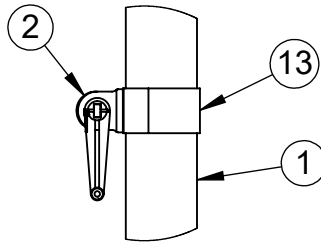

ITEM NO.	PART NUMBER	DESCRIPTION	QTY.
1	W2218GPOST	5-9/16" O.D. GAME POST AND CAP	1
2	8321NT	NET TIGHTENER WITH REMOVABLE HANDLE	1
3	HWHB51634	5/16" x 3/4" HEX BOLT	2
4	HWEB381	3/8" x 1" TURNED EYE BOLT	3
5	604-044	ROPE CLAMP WITH S-HOOK	1
6	HWEB382	3/8" x 2" TURNED EYE BOLT	1
7	HWFLWA38	3/8" FLAT WASHER	1
8	HWLN38	3/8" NYLOK NUT ZINC	1
9	VCIPULLEY	SIDE COLLAR PULLEY	1
10	HWFLWA516	5/16" USS FLAT WASHER	2
11	GP5916ADJC	5-9/16" I.D. ADJUSTABLE COLLAR	1
12	CINETSIDE5916	SIDE PULLEY COLLAR	1
13	CINETCOL5916	ADJUSTABLE NET COLLAR	1
14	HWSCSS3858	3/8"-16 x 5/8" STAINLESS STEEL SET SCREW	2

DETAIL A

DETAIL B

DETAIL C

FOOTING DETAIL

NOTE: FOR SAND INSTALLATION, ADD THE DEPTH OF SAND TO TOTAL.

Date: 5/16/23
 Rev:
 Drawn: CW
 Sheet: 1 of 1

PRODUCT NAME
 HEAVY DUTY CENTER GAME POST
 MODEL NO.
 2218-41-SPEC