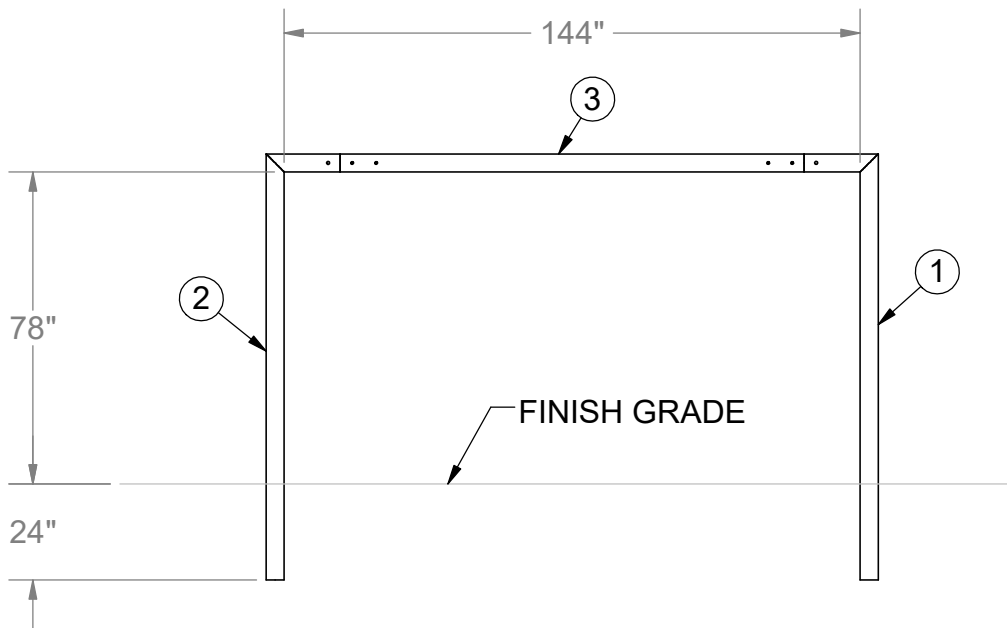

### SPECIFICATIONS:

NCAA soccer goal which provides a 8'H x 24'W front inside opening.

Crossbar and Uprights - a single length of 4 1/2" round steel or aluminum tubing, powder coated white. Crossbar is bolted to uprights.

### INSTALLATION:

1. Dig footing holes per detail. Required footing size may vary depending on local building codes
2. Lay Upright/Corner Assemblies parallel on the ground according to width of goal ordered with pipe stubs facing up
3. Assemble crossbar to upright/corner assemblies with 3/8"-16 x 4" Button Head Bolts & 3/8" Button Head Barrel nuts. Use hex key wrench to tighten.
4. Tighten all bolts and set screws, cut and peen any excess threads.
5. Carefully rotate goal into upright position. Lower goal into footing holes, plumb and brace.
6. Brace so crossbar bottom is 6'6"-0" above finish grade depending on model ordered. Shim from below if needed.
7. Pour concrete to within 2" of finished grade and let set for 3 days.
8. Cover concrete footings with soil/turf, synthetic turf, or any appropriate field surfacing material.

BOM

ITEM NO.	PART NUMBER	DESCRIPTION	QTY.
1	SAS-501-2230-6'6-12G,13G,18G,19G	RIGHT UPRIGHT	2
2	SAS-501-2230-6'6-12G,13G,18G,19G	LEFT UPRIGHT	2
3	RT-012-2230-31-12'G	CROSSBAR	2
4	HWBN381	3/8"-16 x 1" BUTTON HEAD BARREL NUT	8
5	HWBH384	3/8"-16 x 4" BUTTON HEAD BOLT	8

Date: 7/26/2017  
 Rev: A  
 Drawn: BDYE  
 Sheet: 2 of 3

PRODUCT NAME

**SOCCKER GOAL**

MODEL NO.

**SPEC 2230-12A-12G**

**FRONT VIEW**

**FOOTING DETAIL**

Date: 7/26/2017  
 Rev: A  
 Drawn: BDYE  
 Sheet: 3 of 3