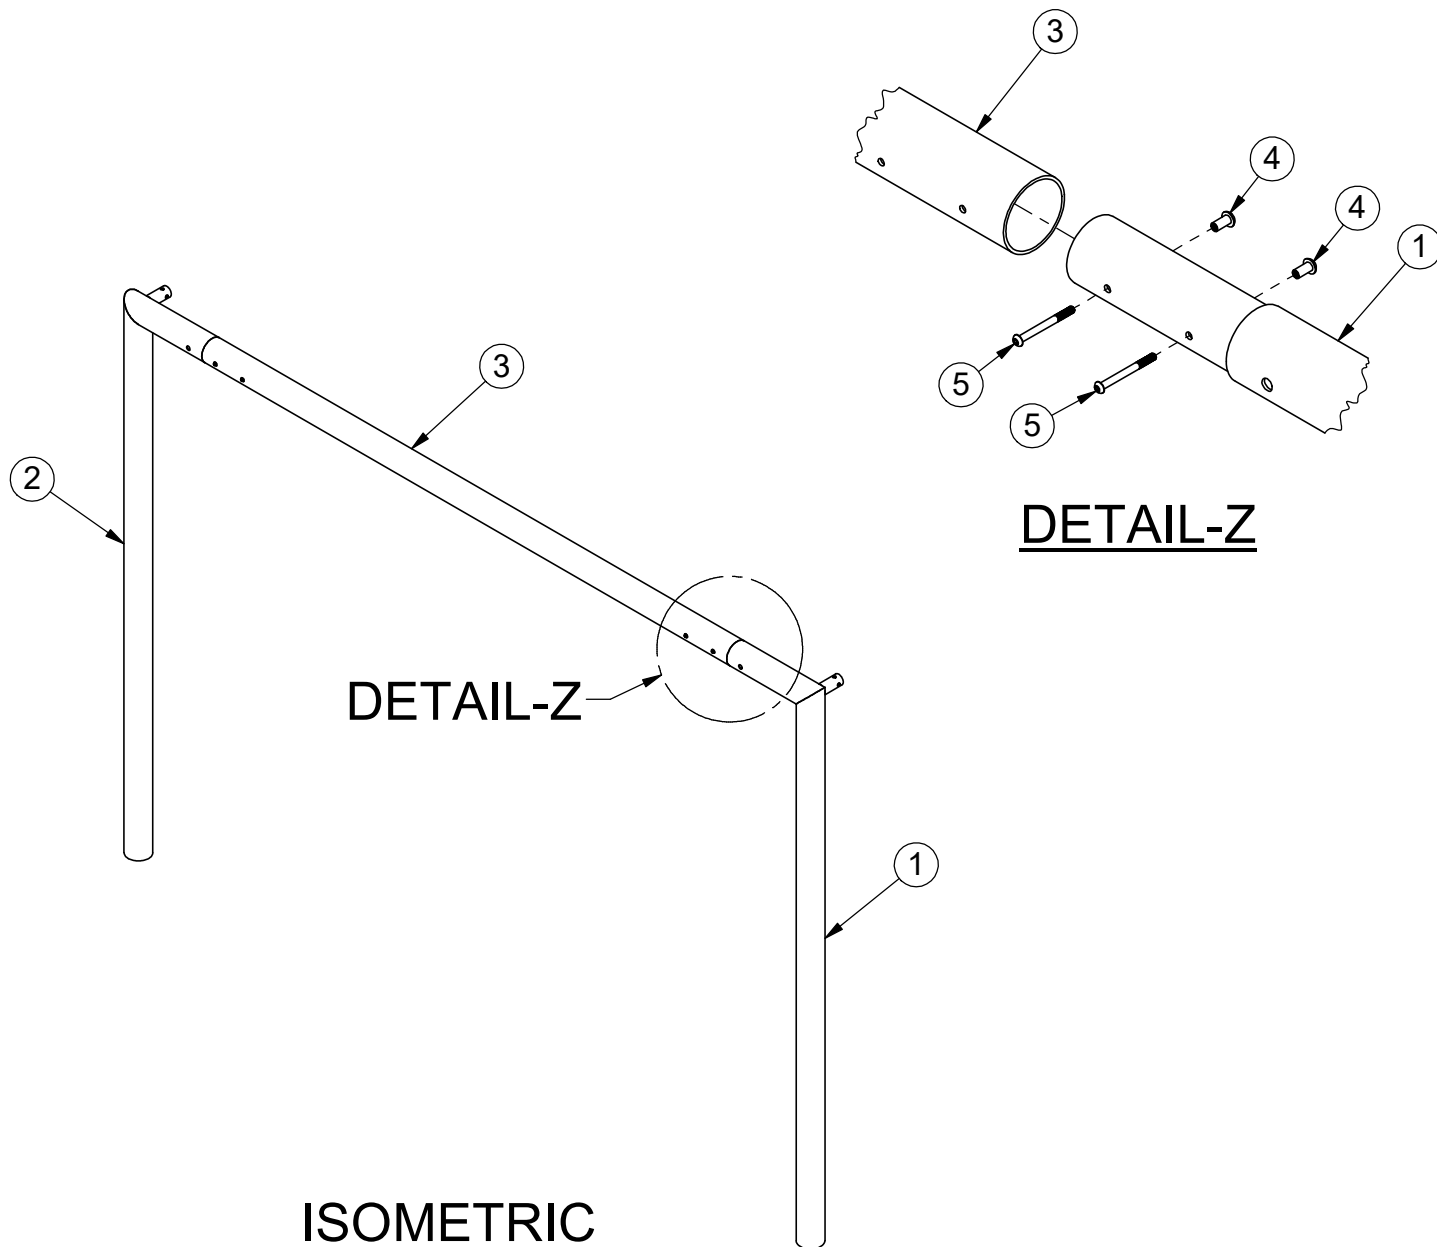

### SPECIFICATIONS:

NCAA soccer goal which provides a 8'H x 24'W front inside opening.

Crossbar and Uprights - a single length of 4 1/2" round steel or aluminum tubing, powder coated white. Crossbar is bolted to uprights.

### INSTALLATION:

1. Dig footing holes per detail. Required footing size may vary depending on local building codes
2. Lay Upright/Corner Assemblies parallel on the ground according to width of goal ordered with pipe stubs facing up
3. Assemble crossbar to upright/corner assemblies with 3/8"-16 x 4" Button Head Bolts & 3/8" Button Head Barrel nuts. Use hex key wrench to tighten.
4. Tighten all bolts and set screws, cut and peen any excess threads.
5. Carefully rotate goal into upright position. Lower goal into footing holes, plumb and brace.
6. Brace so crossbar bottom is 6'6"-0" above finish grade depending on model ordered. Shim from below if needed.
7. Pour concrete to within 2" of finished grade and let set for 3 days.
8. Cover concrete footings with soil/turf, synthetic turf, or any appropriate field surfacing material.

BOM

ITEM NO.	PART NUMBER	DESCRIPTION	QTY.
1	SAS-501-2230-6'6-12G,13G,18G,19G	RIGHT UPRIGHT	2
2	SAS-501-2230-6'6-12G,13G,18G,19G	LEFT UPRIGHT	2
3	RT-012-2230-31-12'G	CROSSBAR	2
4	HWBN381	3/8"-16 x 1" BUTTON HEAD BARREL NUT	8
5	HWBH384	3/8"-16 x 4" BUTTON HEAD BOLT	8

PRODUCT NAME

**SOCCER GOAL**

MODEL NO.

**SPEC 2230-12A-12G**