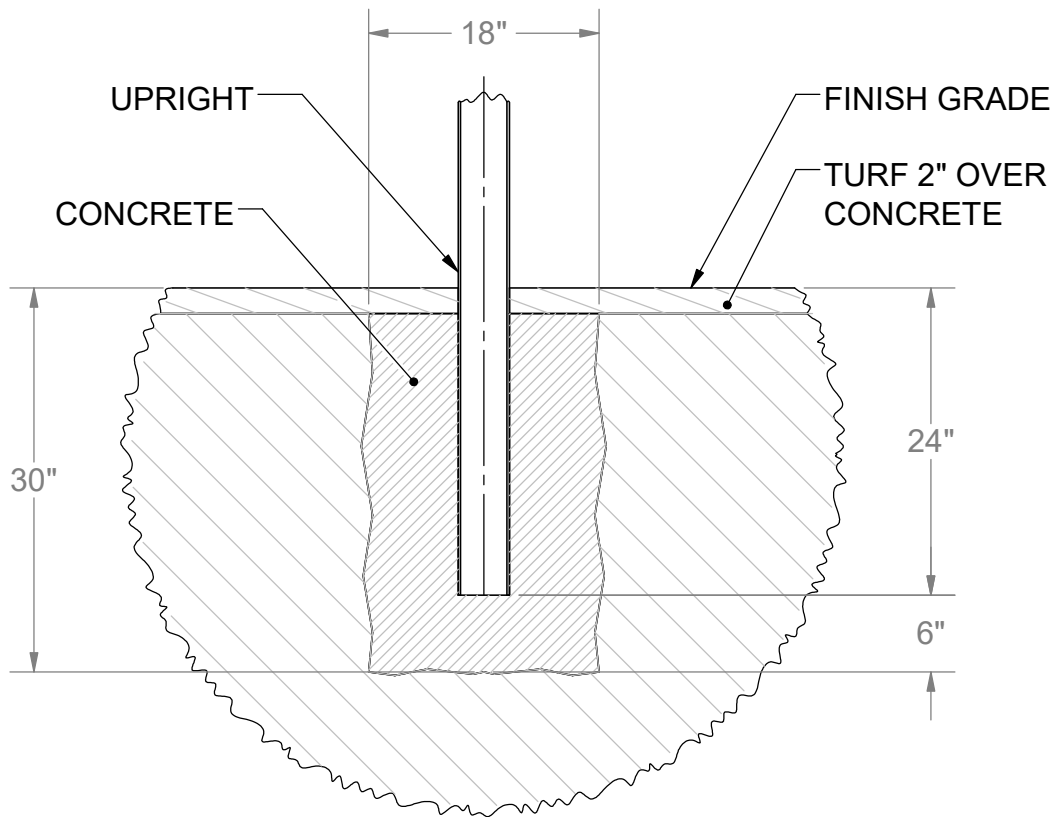

### SPECIFICATIONS:

NCAA soccer goal which provides a 8'H x 24'W front inside opening.

Crossbar and Uprights - a single length of 4 1/2" round steel or aluminum tubing, powder coated white. Crossbar is bolted to uprights.

### INSTALLATION:

1. Dig footing holes per detail. Required footing size may vary depending on local building codes
2. Lay Upright/Corner Assemblies parallel on the ground according to width of goal ordered with pipe stubs facing up
3. Assemble crossbar to upright/corner assemblies with 3/8"-16 x 4" Button Head Bolts & 3/8" Button Head Barrel nuts. Use hex key wrench to tighten.
4. Tighten all bolts and set screws, cut and peen any excess threads.
5. Carefully rotate goal into upright position. Lower goal into footing holes, plumb and brace.
6. Brace so crossbar bottom is 6'6"-0" above finish grade depending on model ordered. Shim from below if needed.
7. Pour concrete to within 2" of finished grade and let set for 3 days.
8. Cover concrete footings with soil/turf, synthetic turf, or any appropriate field surfacing material.

BOM

ITEM NO.	PART NUMBER	DESCRIPTION	QTY.
1	SAS-501-2230-6'6-12G,13G,18G,19G	RIGHT UPRIGHT	2
2	SAS-501-2230-6'6-12G,13G,18G,19G	LEFT UPRIGHT	2
3	RT-012-2230-31-12'G	CROSSBAR	2
4	HWBN381	3/8"-16 x 1" BUTTON HEAD BARREL NUT	8
5	HWBH384	3/8"-16 x 4" BUTTON HEAD BOLT	8

Date: 7/26/2017  
 Rev: A  
 Drawn: BDYE  
 Sheet: 2 of 3

PRODUCT NAME

**SOCCKER GOAL**

MODEL NO.

**SPEC 2230-12A-12G**

**FRONT VIEW**

**FOOTING DETAIL**

Date: 7/26/2017  
 Rev: A  
 Drawn: BDYE  
 Sheet: 3 of 3